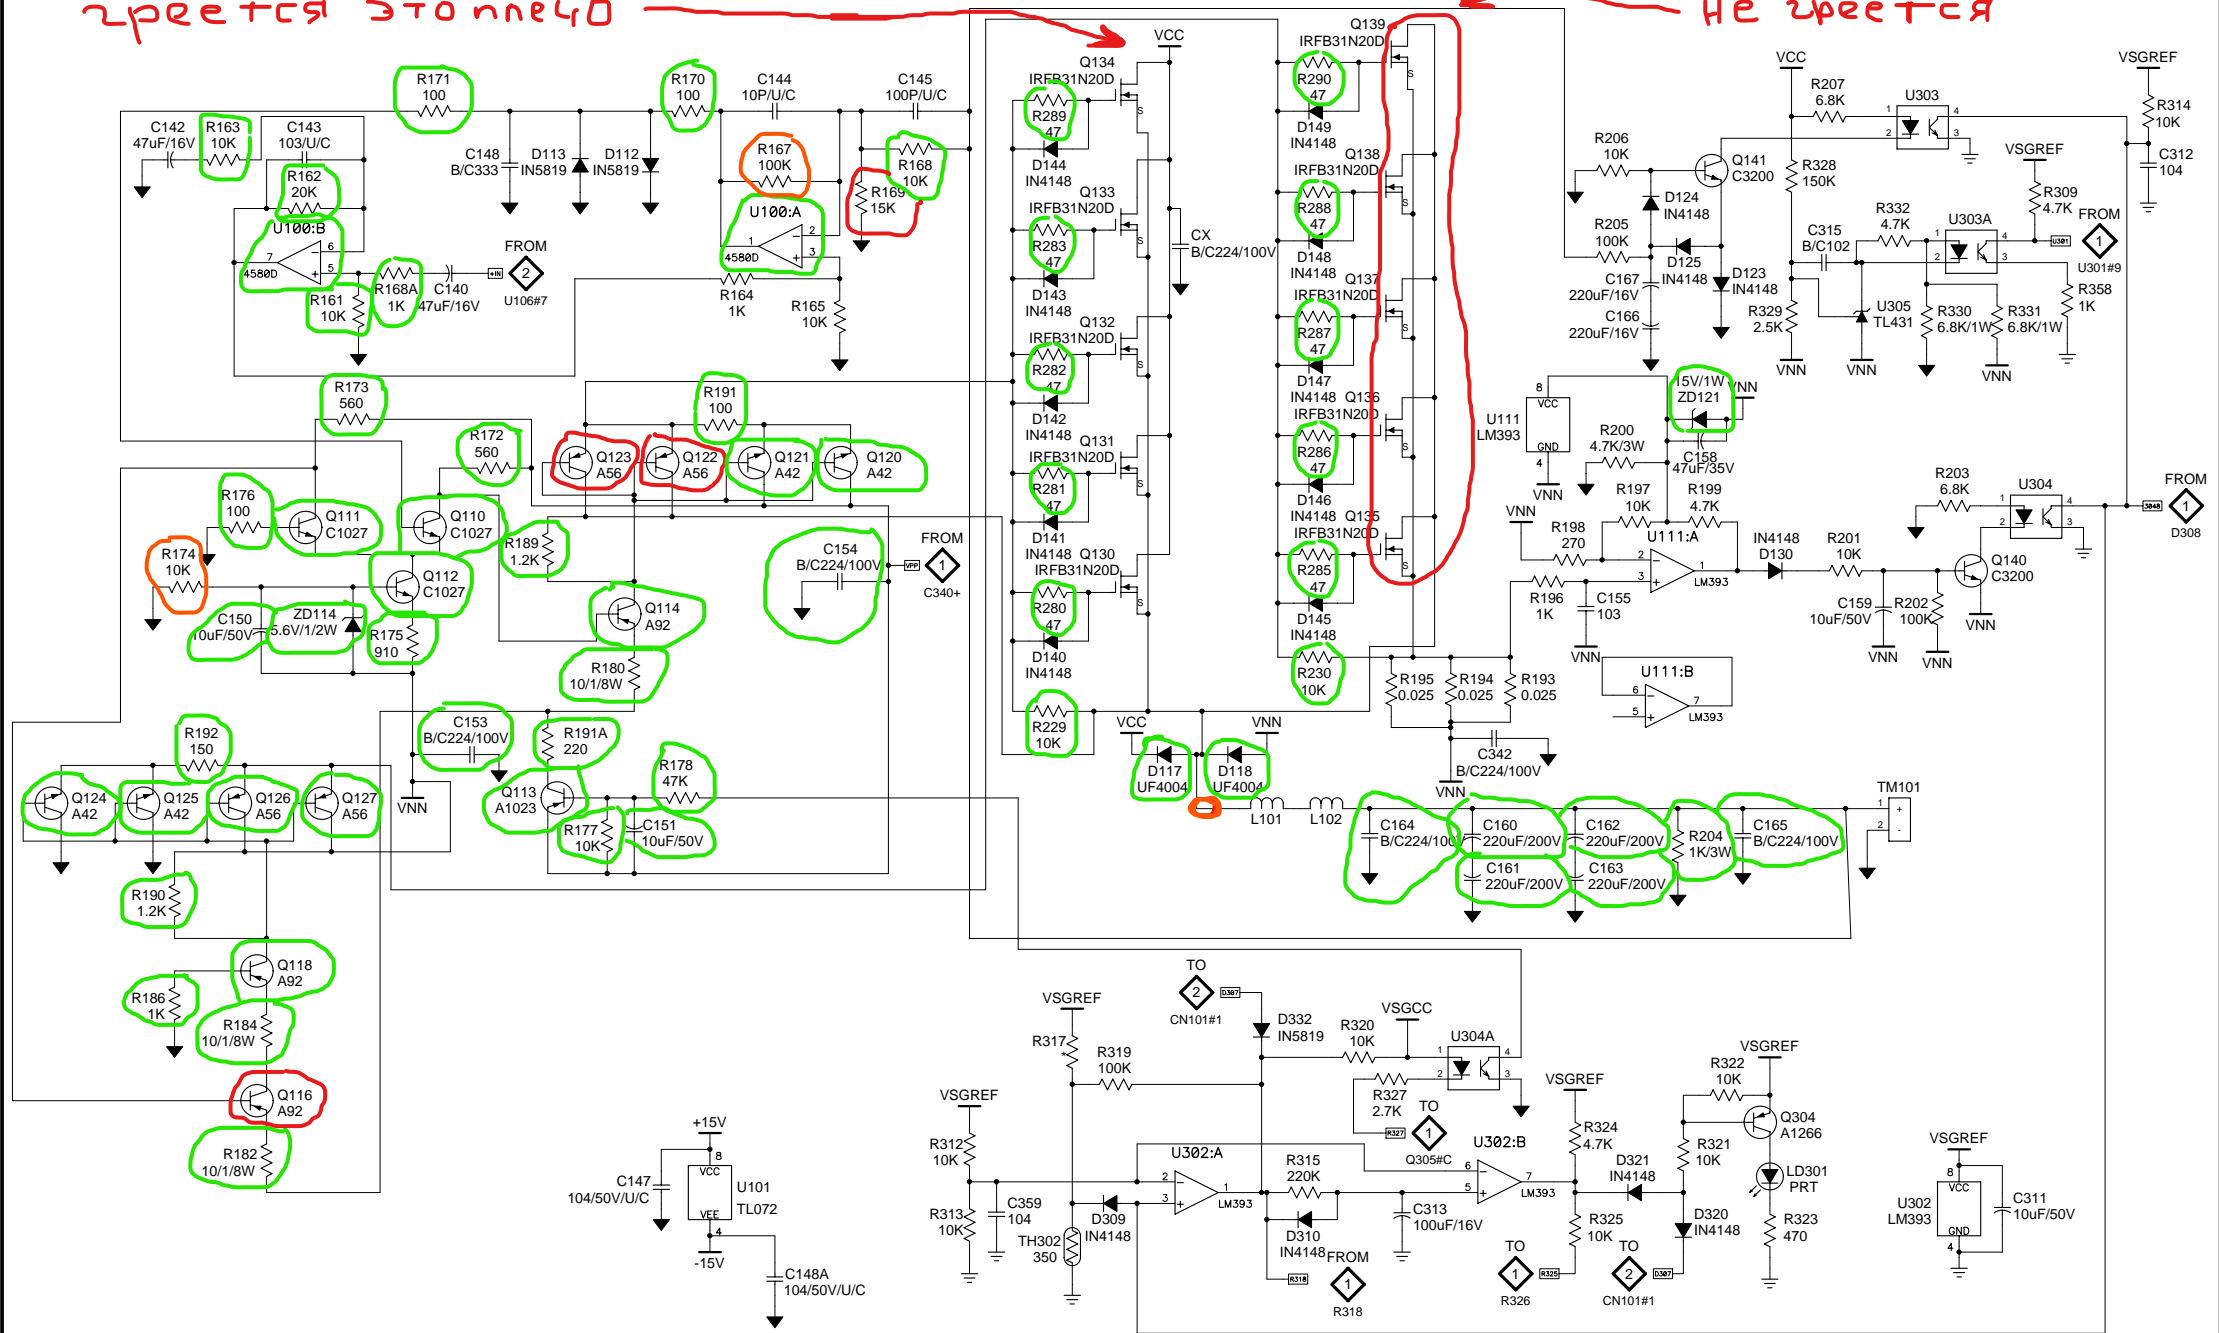

GOOD WILL INSTRUMENT CO., LTD

DRAWN BY	CHECK BY	APPROVED BY	MODEL	00-10128-00
			DESCRIPTION	Sheet1
			DRAWING NO	EASO050.sch
			Sheet 1 of 3	Revision

GOOD WILL INSTRUMENT CO., LTD

DRAWN BY	CHECK BY	APPROVED BY	MODEL	00-10128-00
			DESCRIPTION	Sheet2
			DRAWING NO	EASO050.sch
			Sheet 2 of 3	Revision

Здесь это надо

Не здесь

GOOD WILL INSTRUMENT CO., LTD

DRAWN BY	CHECK BY	APPROVED BY	MODEL	00-10128-00
			DESCRIPTION	Sheet3
			DRAWING NO	EASO050.sch
				Sheet 3 of 3 (Revision)