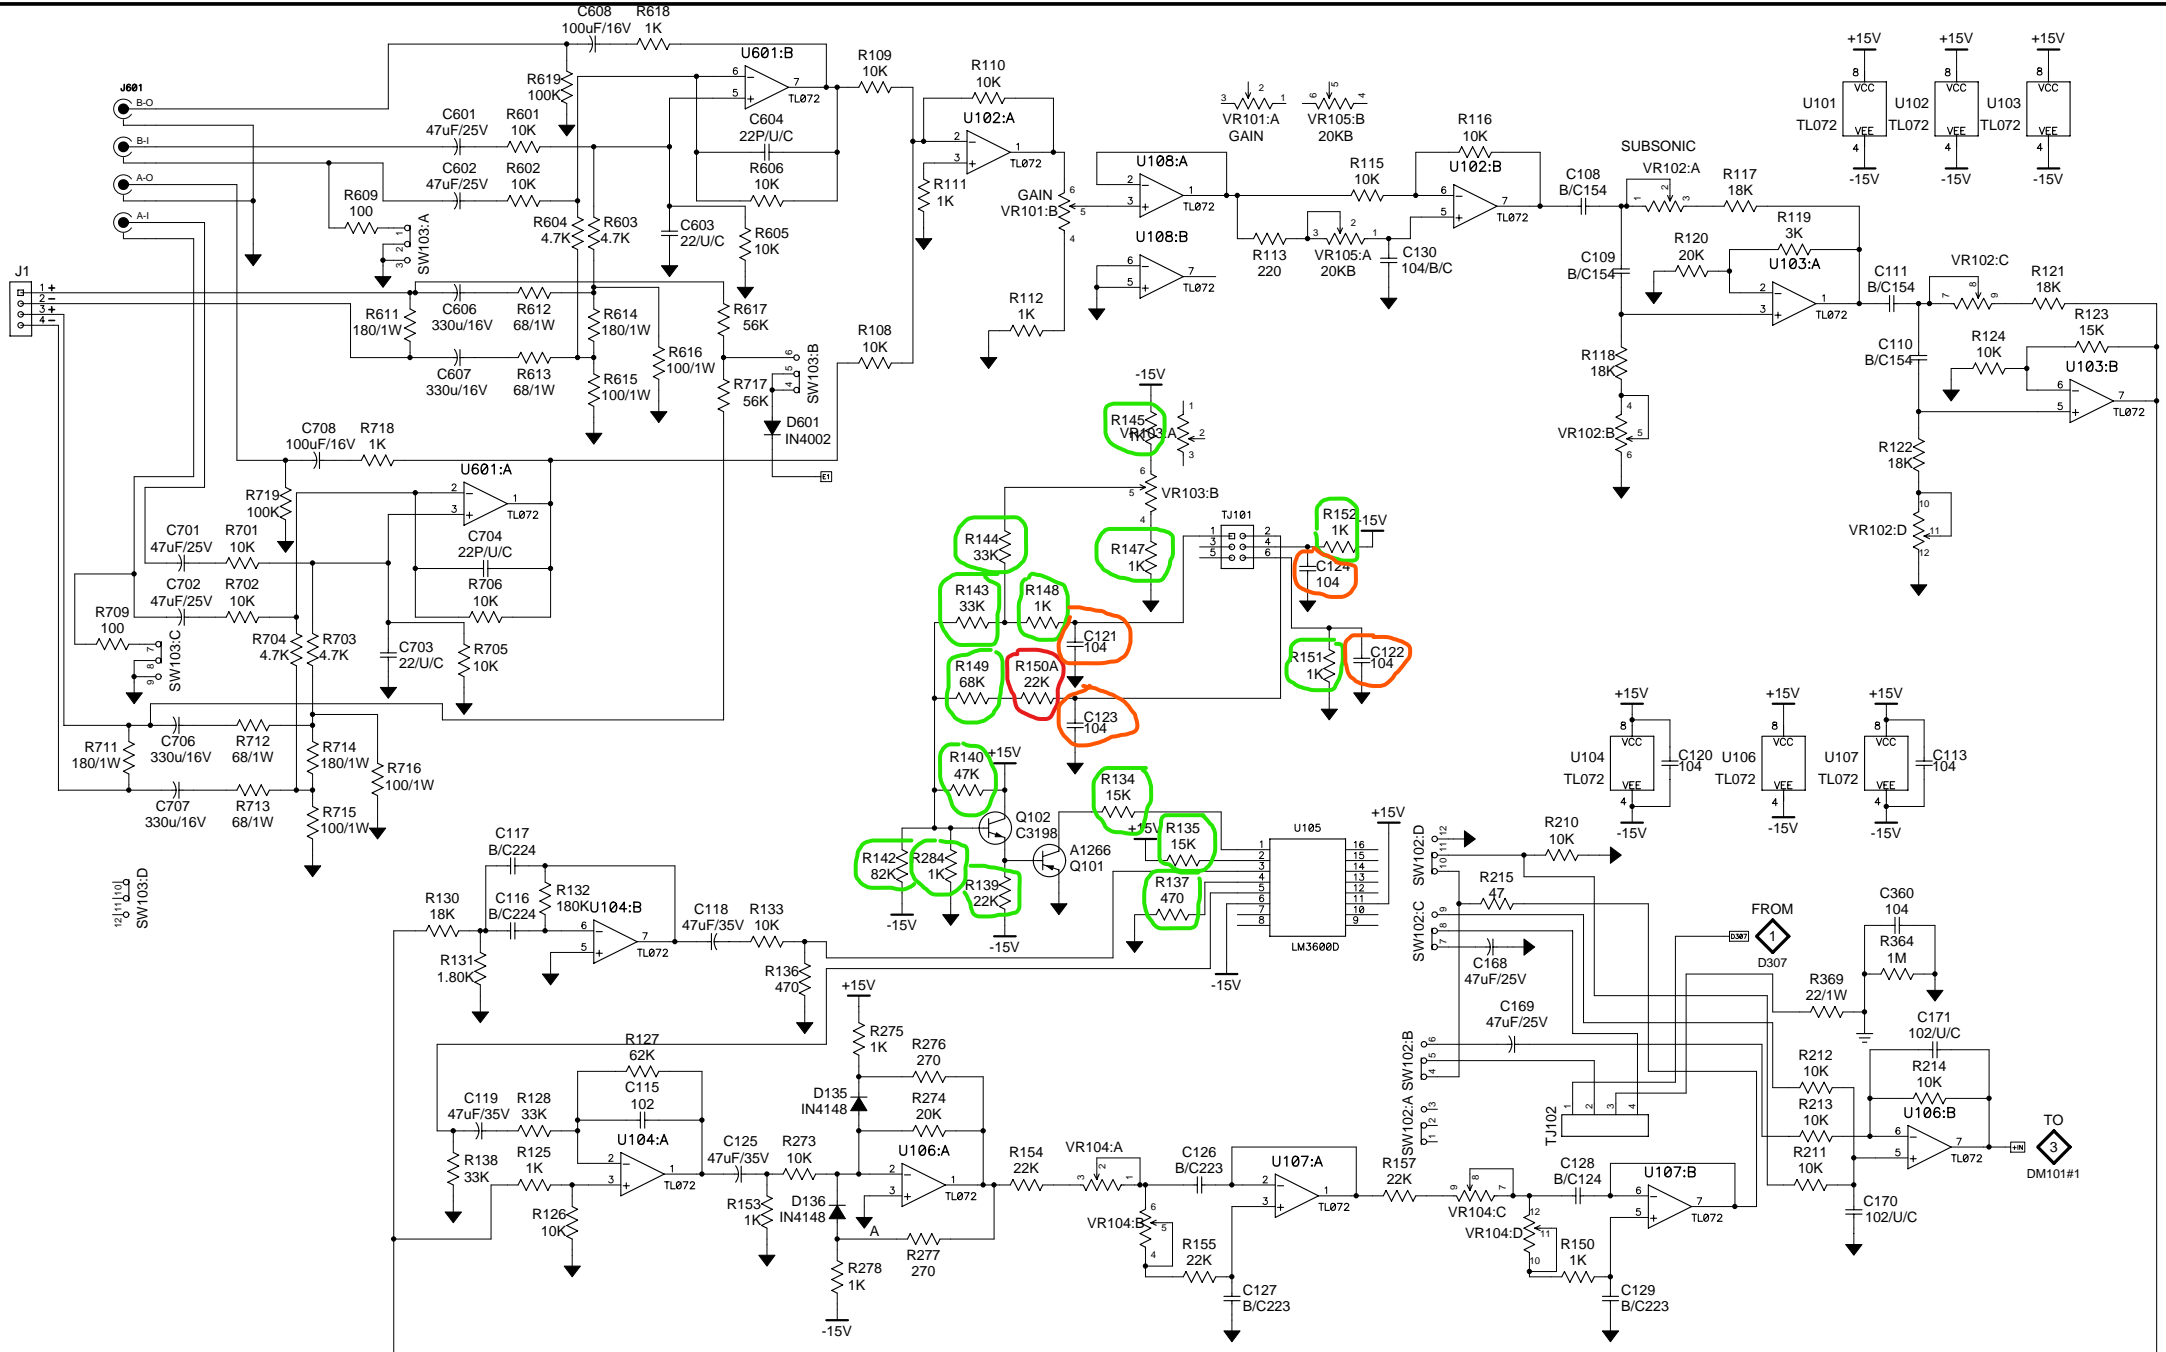

GOOD WILL INSTRUMENT CO., LTD

DRAWN BY	CHECK BY	APPROVED BY	MODEL	00-10128-00
			DESCRIPTION	Sheet1
			DRAWING NO	EASO050.sch
			Sheet 1 of 3	Revision

GOOD WILL INSTRUMENT CO., LTD

DRAWN BY	CHECK BY	APPROVED BY	MODEL	00-10128-00
			DESCRIPTION	Sheet2
			DRAWING NO	EASO050.sch
			Sheet 2 of 3	Revision

Здесь это надо

Не здесь

GOOD WILL INSTRUMENT CO., LTD

DRAWN BY	CHECK BY	APPROVED BY	MODEL	00-10128-00
			DESCRIPTION	Sheet3
			DRAWING NO	EASO050.sch
				Sheet 3 of 3 (Revision)