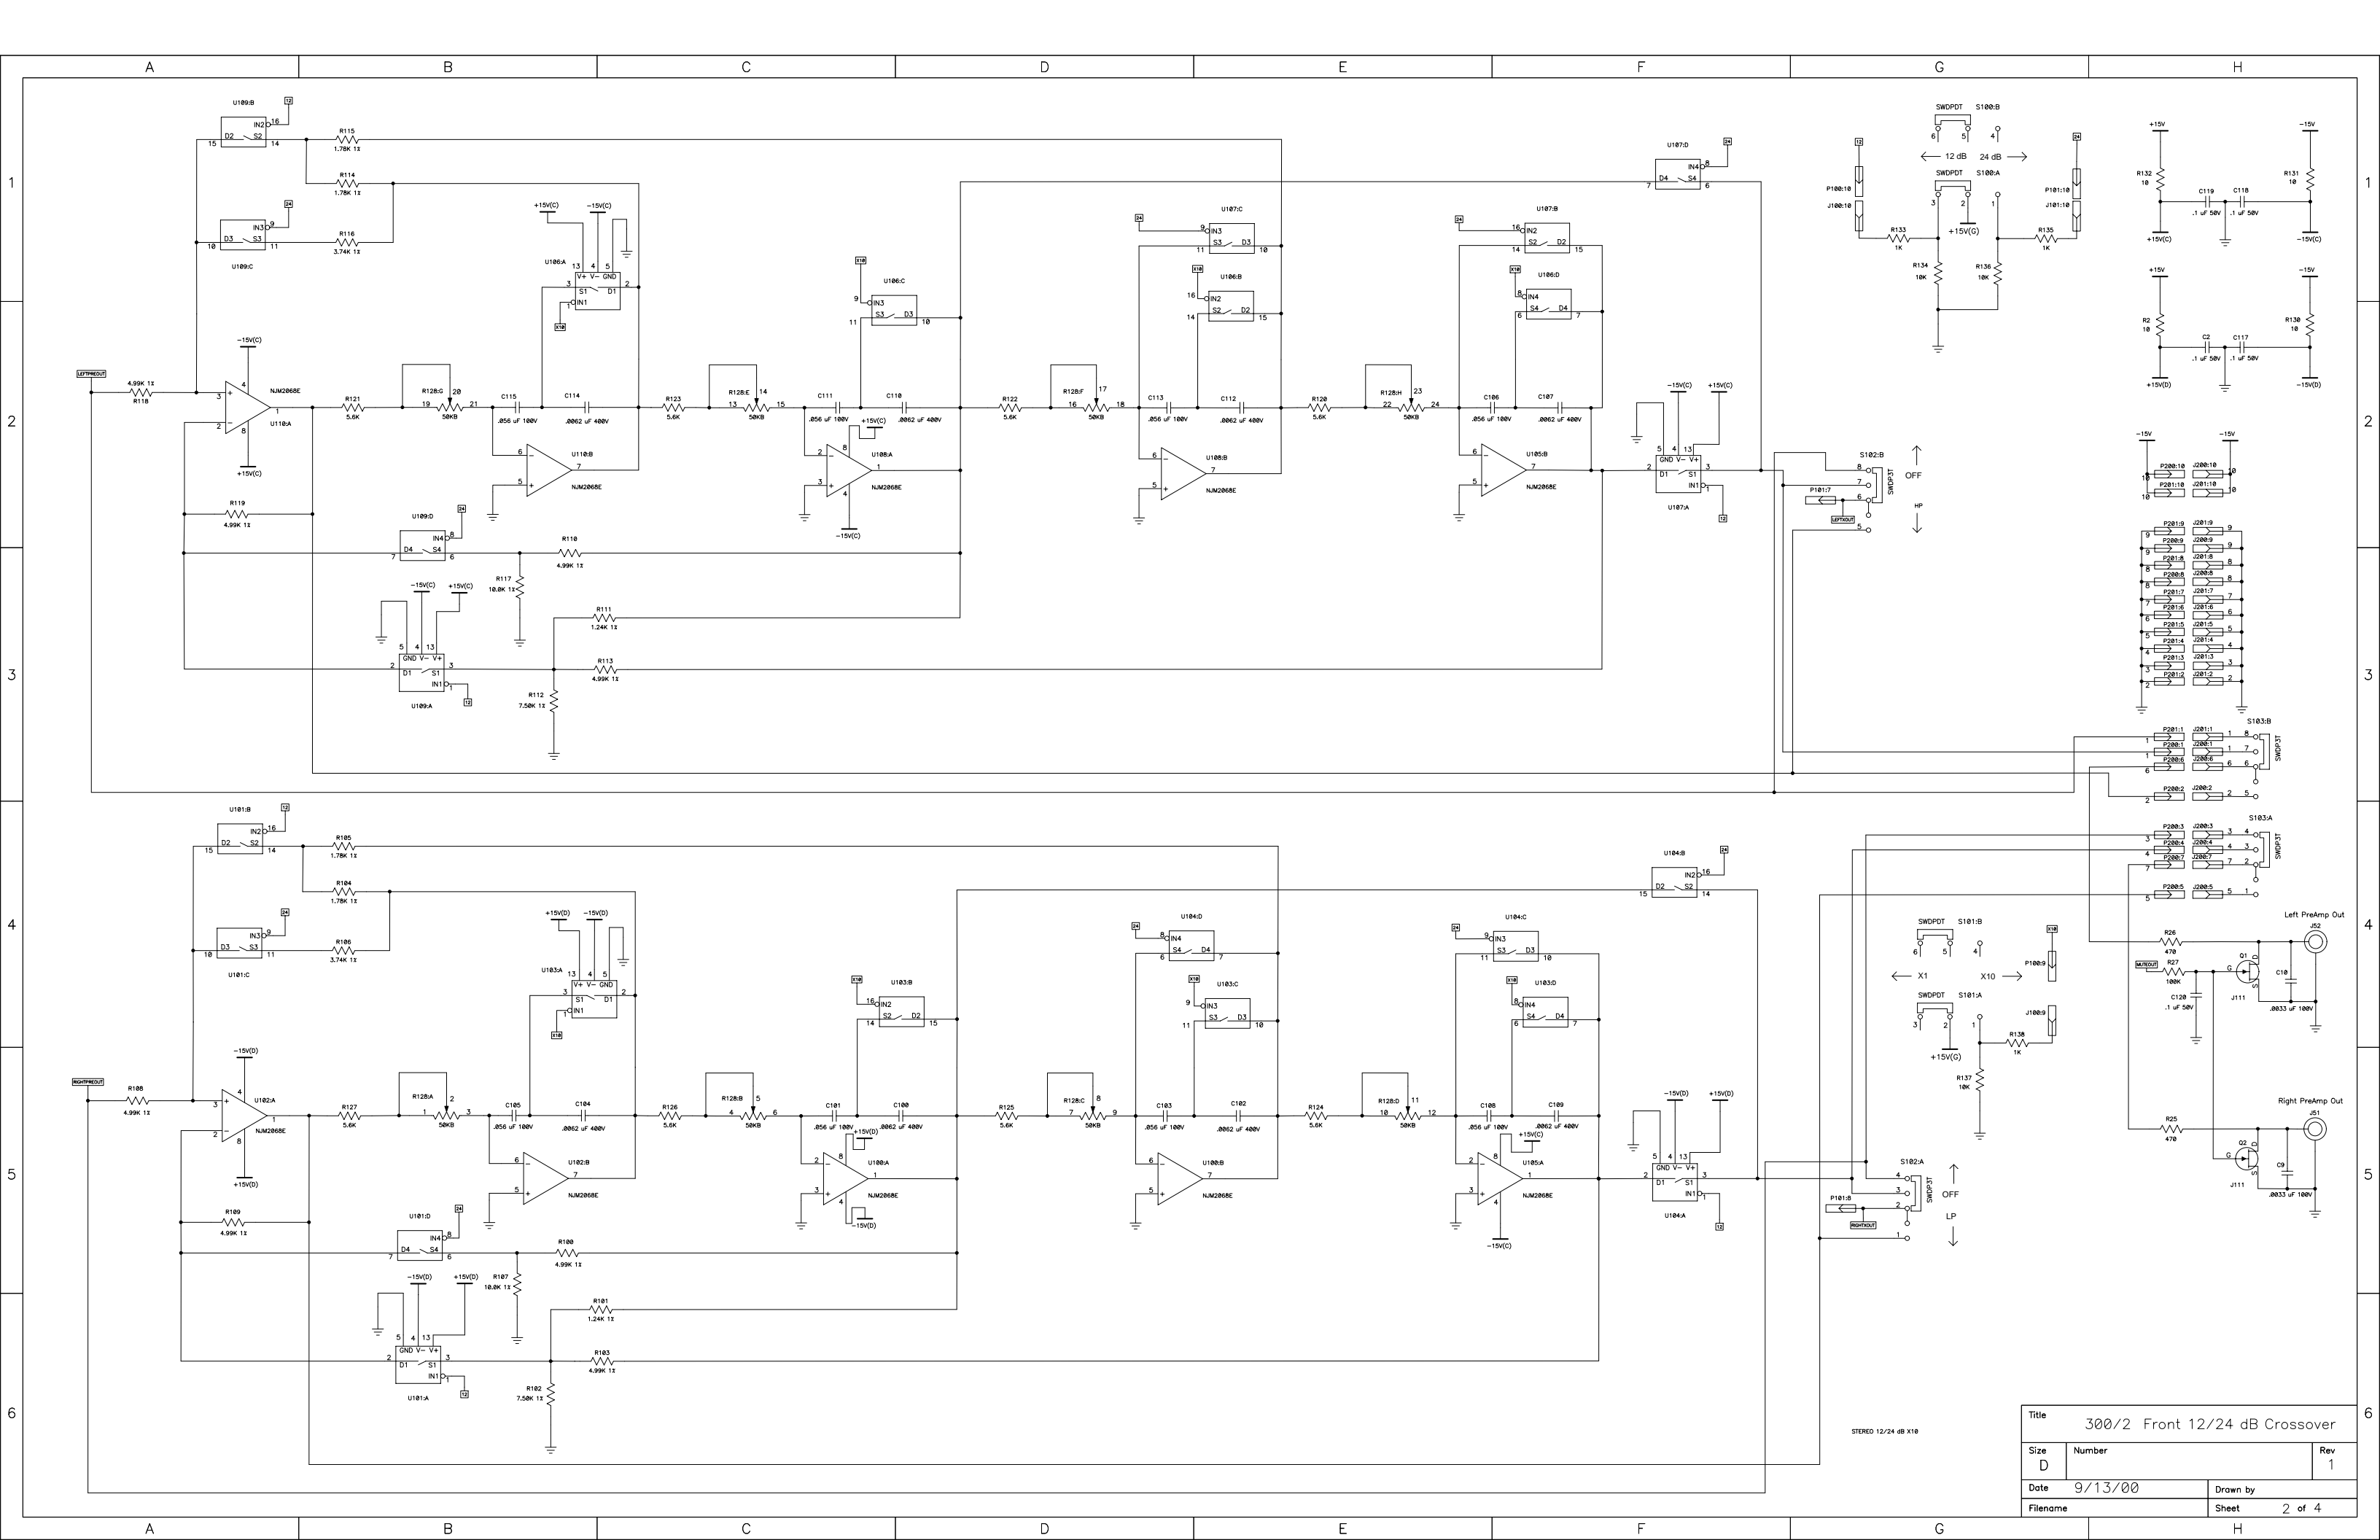

Title		
300/2 FRONT CHANNEL INPUT		
Size	Number	Rev
C		1
Date	9/13/00	Drawn by
Filename		Sheet 1 of 4

Title			300/2 Front 12/24 dB Crossover		
Size	D	Number		Rev	1
Date	9/13/00		Drawn by		
Filename			Sheet	2 of 4	

STEREO 12/24 dB X18

Title 300/2 Power Amp		
Size D	Number	Rev 1
Date 9/13/00	Drawn by	
Filename	Sheet 3	of 4

Title 300/2 Power Supply		
Size E	Number	Rev 1
Date 9/13/00	Drawn by	
Filename	Sheet	4 of 4