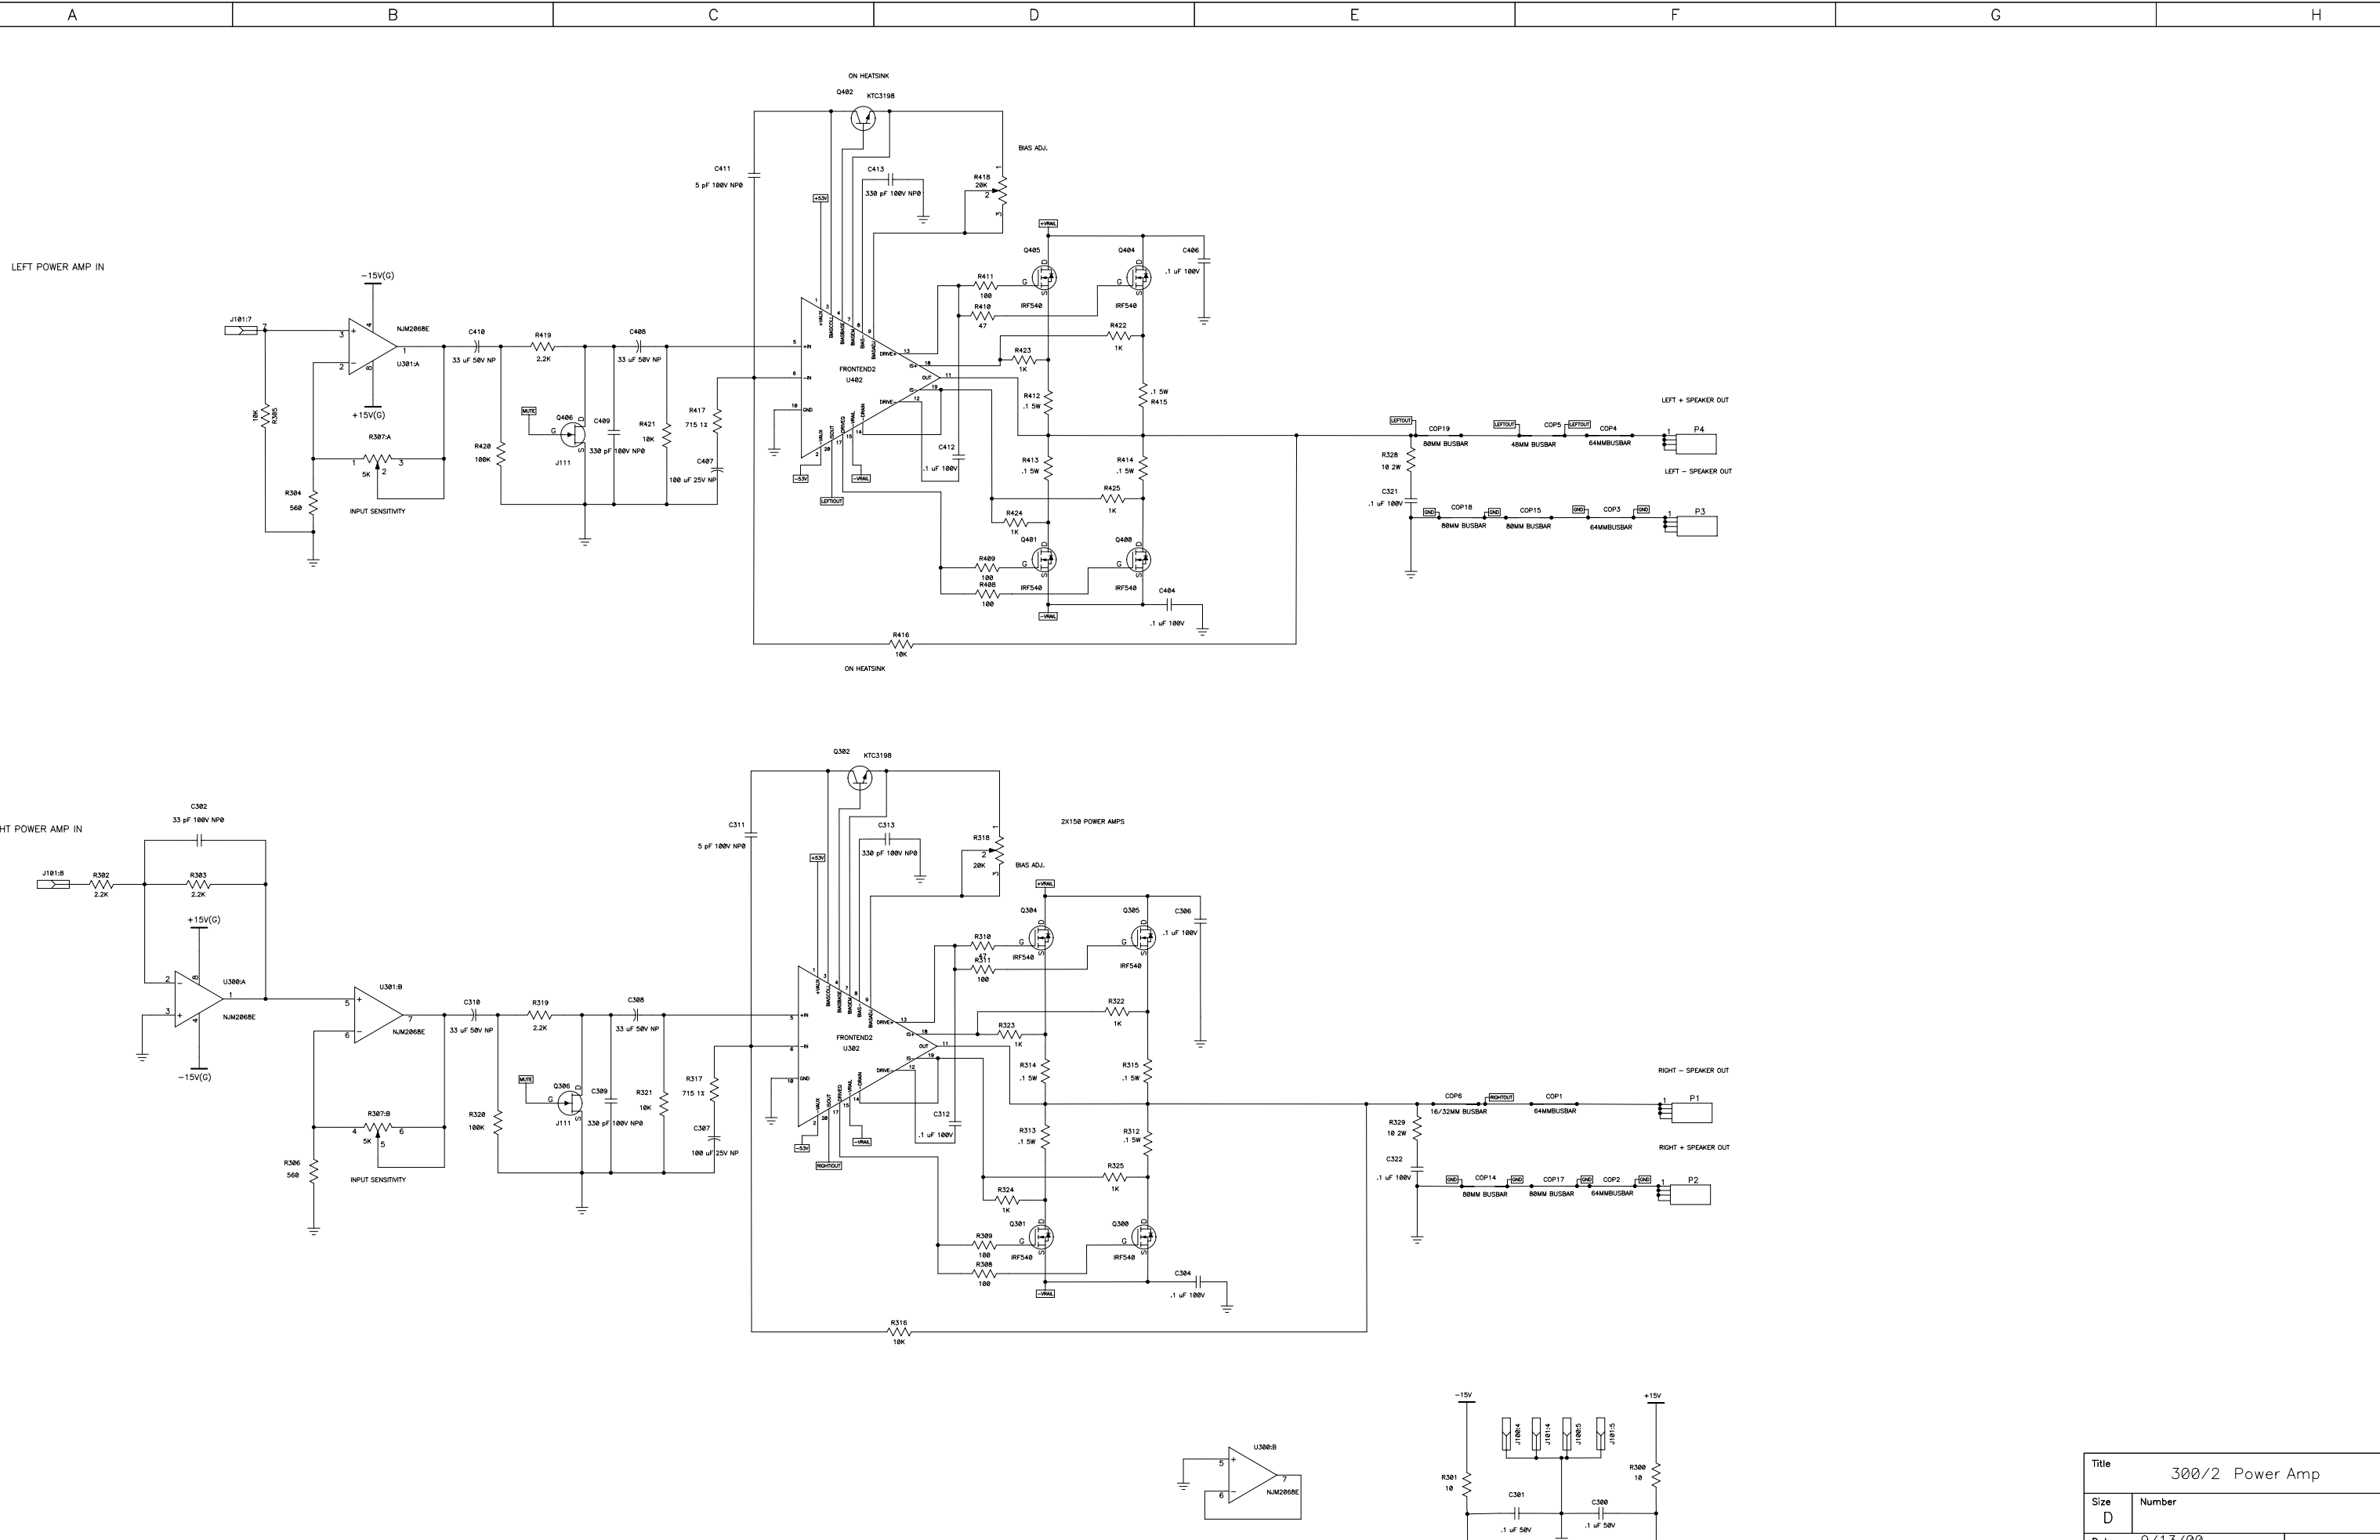

Title		
300/2 FRONT CHANNEL INPUT		
Size	Number	Rev
C		1
Date	9/13/00	Drawn by
Filename		Sheet 1 of 4

Title			300/2 Front 12/24 dB Crossover		
Size	D	Number		Rev	1
Date	9/13/00		Drawn by		
Filename			Sheet	2 of 4	

STEREO 12/24 dB X18

Title 300/2 Power Amp		
Size D	Number	Rev 1
Date 9/13/00	Drawn by	
Filename	Sheet 3	of 4

Title 300/2 Power Supply		
Size E	Number	Rev 1
Date 9/13/00	Drawn by	
Filename	Sheet	4 of 4