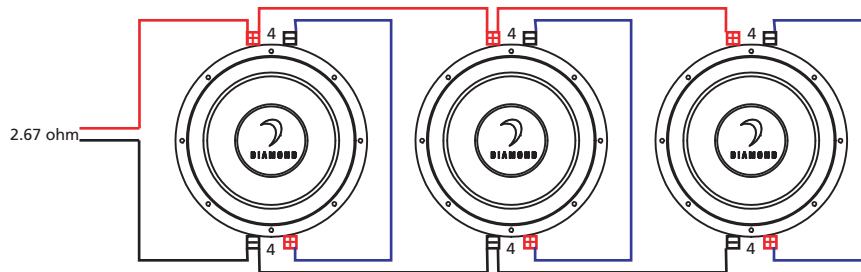

Tri DVC Woofer Wiring Diagrams

(3) D4's Parallel 0.67 Ohm Load

(3) D4's Series-Parallel 2.67 Ohm Load

(3) D4's Series-Parallel 6 Ohm Load

(3) D2's Series-Parallel 1.3 Ohm Load

(3) D2's Series-Parallel 3 Ohm Load