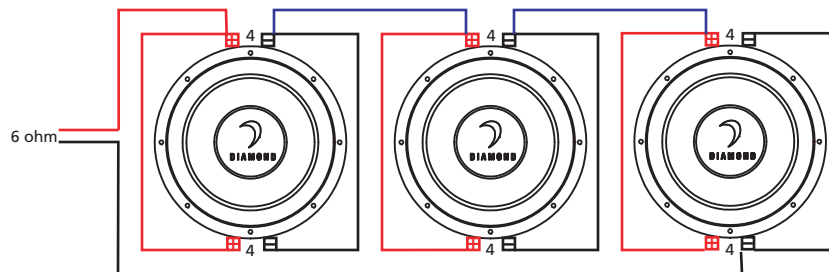

Tri DVC Woofer Wiring Diagrams

(3) D4's Parallel 0.67 Ohm Load

(3) D4's Series-Parallel 2.67 Ohm Load

(3) D4's Series-Parallel 6 Ohm Load

(3) D2's Series-Parallel 1.3 Ohm Load

(3) D2's Series-Parallel 3 Ohm Load