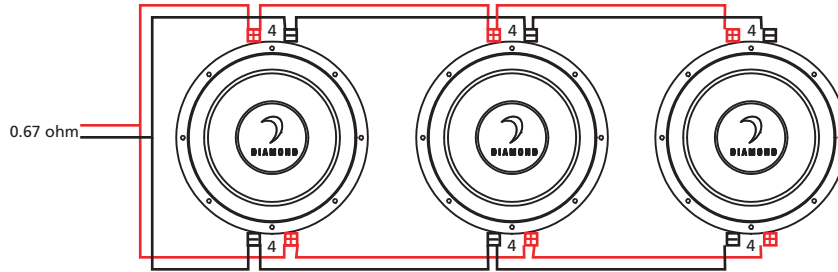

Tri DVC Woofer Wiring Diagrams

(3) D4's Parallel 0.67 Ohm Load

(3) D4's Series-Parallel 2.67 Ohm Load

(3) D4's Series-Parallel 6 Ohm Load

(3) D2's Series-Parallel 1.3 Ohm Load

(3) D2's Series-Parallel 3 Ohm Load