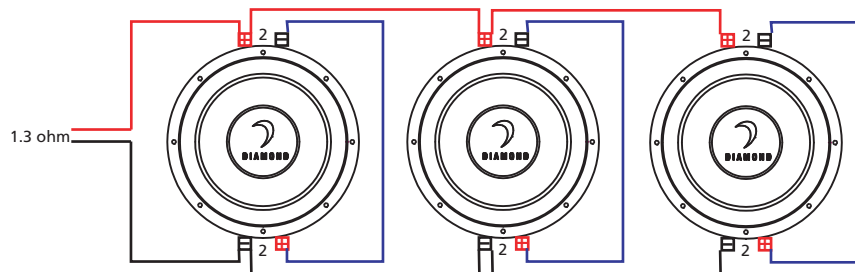

Tri DVC Woofer Wiring Diagrams

(3) D4's Parallel 0.67 Ohm Load

(3) D4's Series-Parallel 2.67 Ohm Load

(3) D4's Series-Parallel 6 Ohm Load

(3) D2's Series-Parallel 1.3 Ohm Load

(3) D2's Series-Parallel 3 Ohm Load