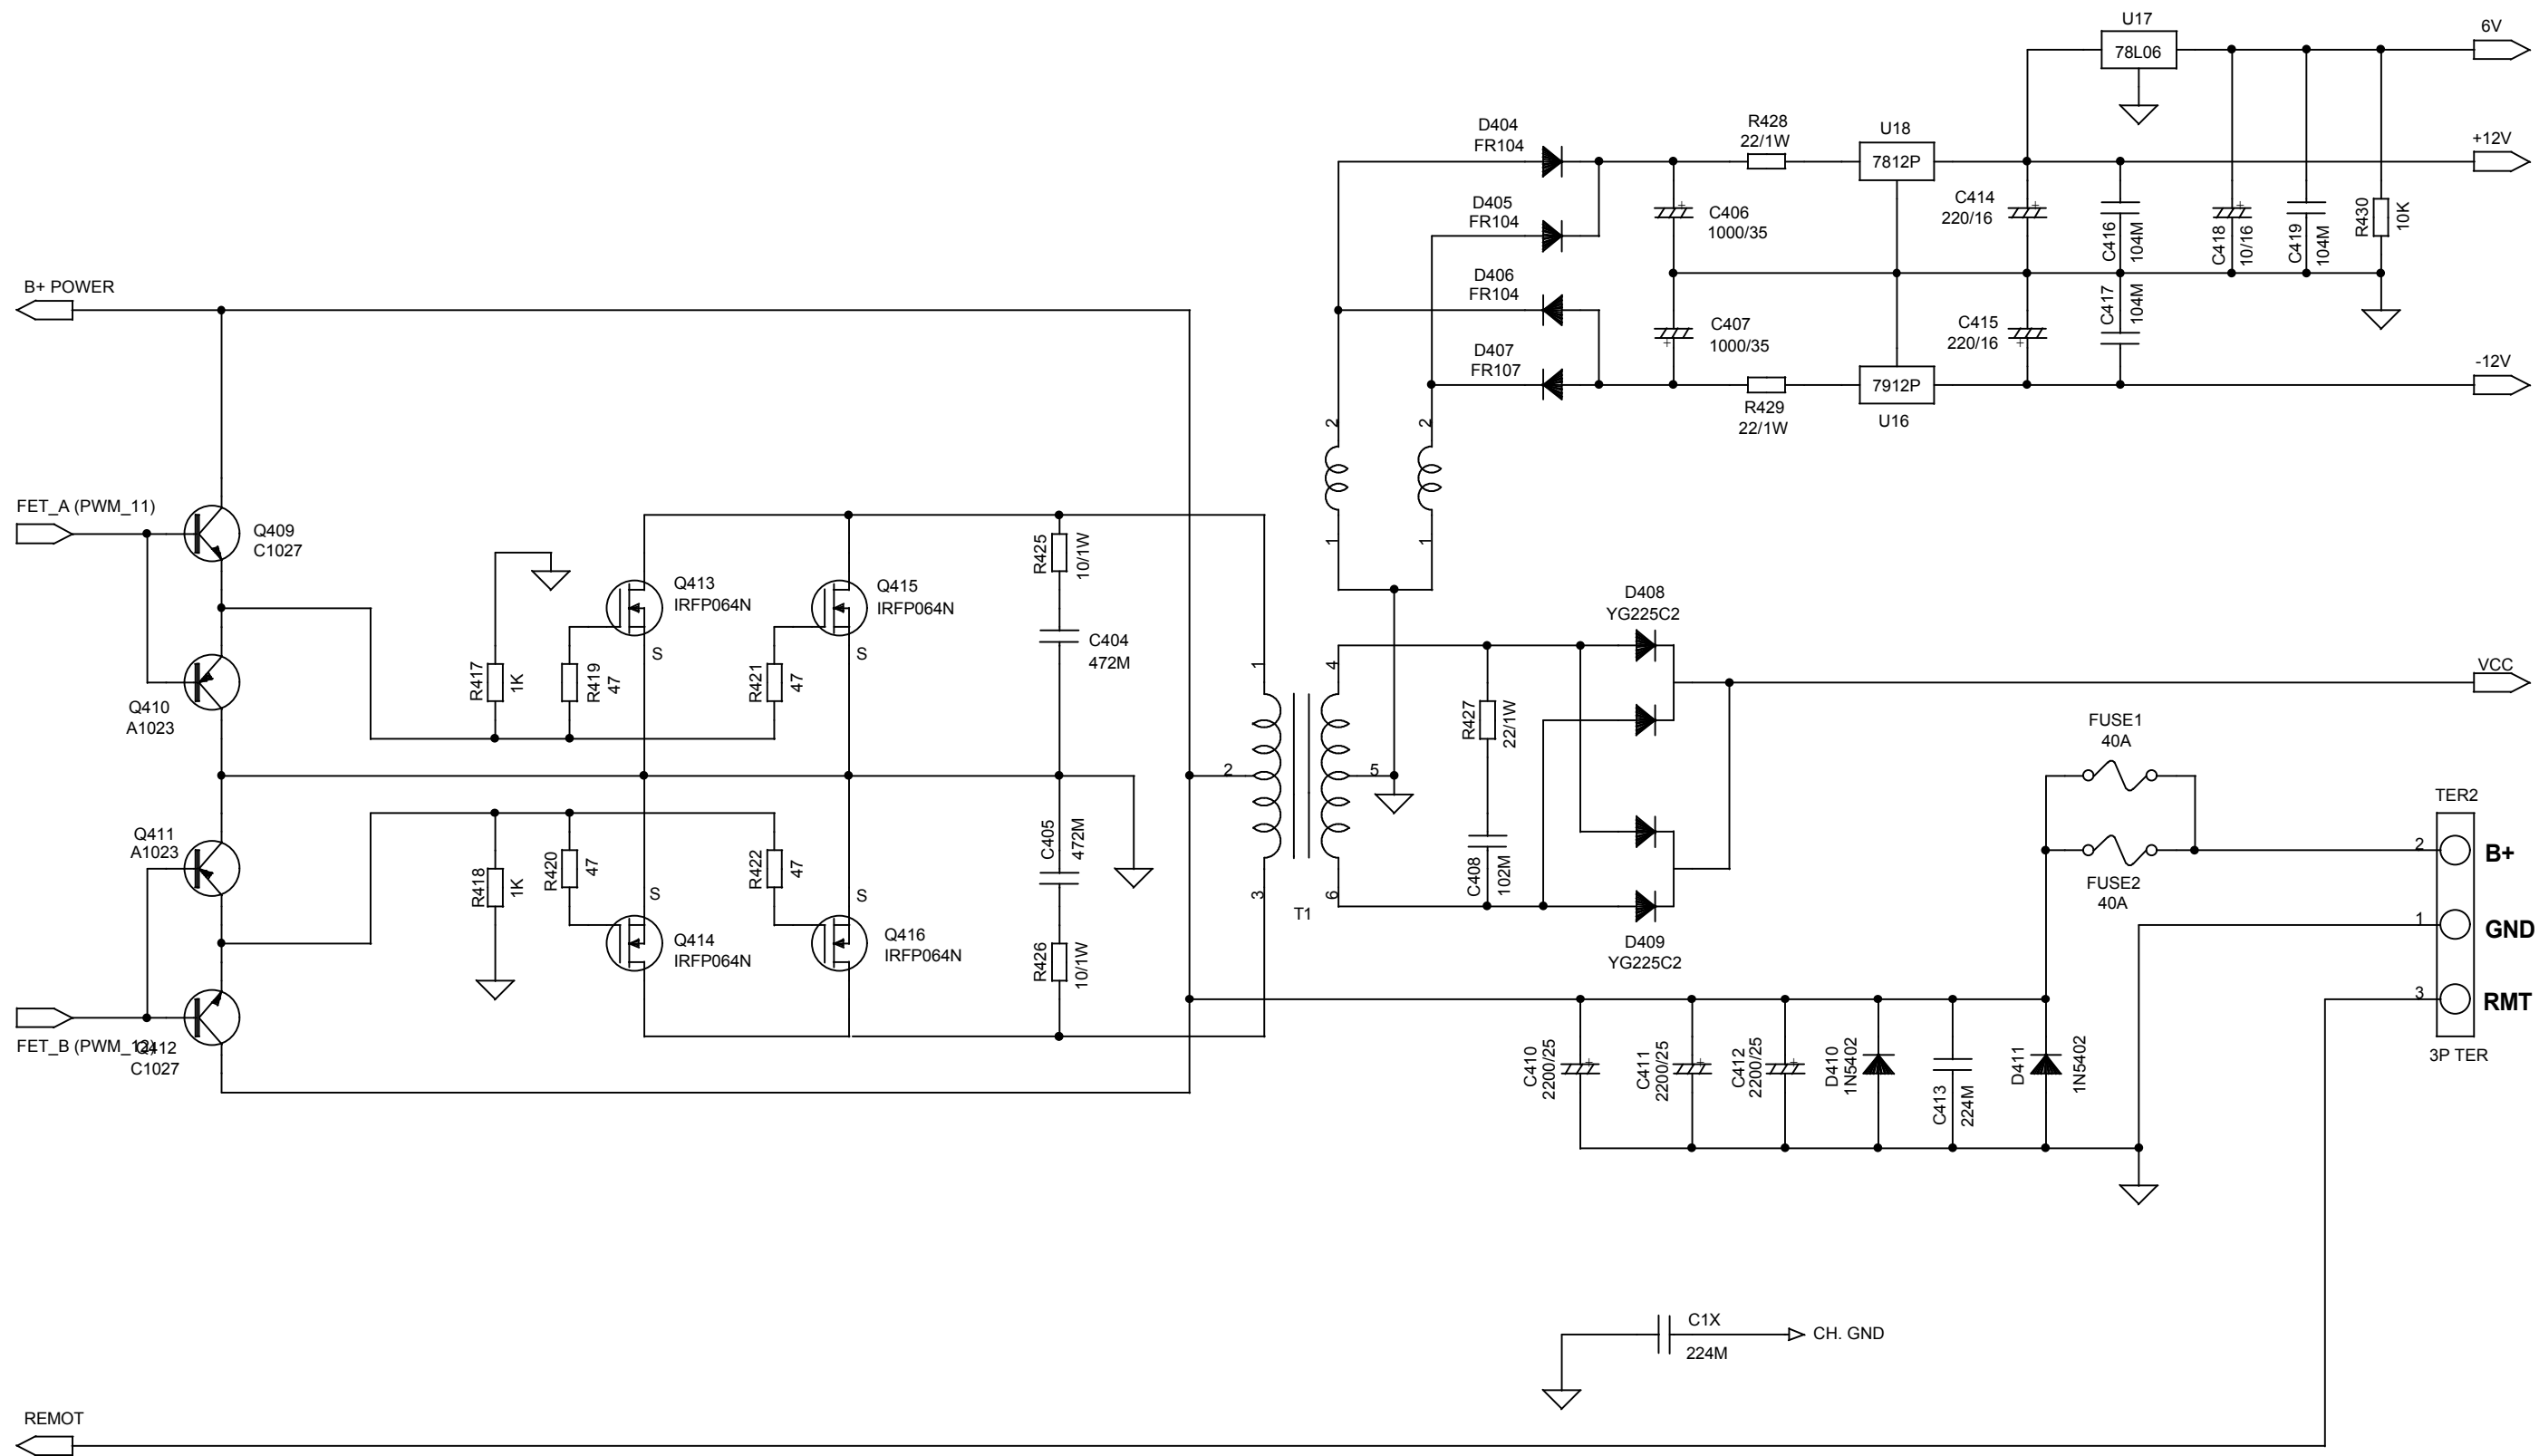

A

Title		
MB1.700D-PWM2		
Size	Document Number	Rev
	D-E-QX5001PW-20	0
Date:	Friday, July 19, 2002	Sheet 5 of 5

A