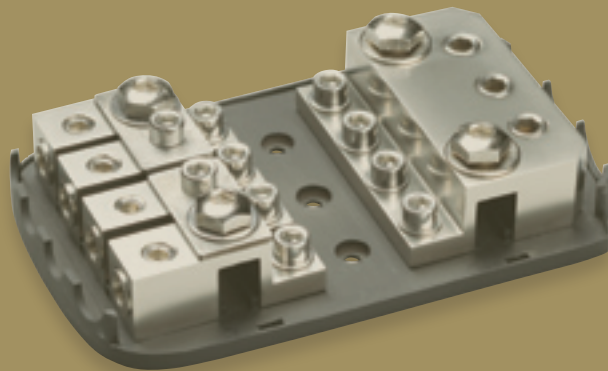

ULTRA

PF1K4 4-GAUGE INSTALLATION KIT

INCLUDES

- 17 ft of 4-Gauge Power Wire (Frost Red)
- 3 ft of 4-Gauge Ground Wire (Frost Black)
- 17 ft RCA Interconnects
- 17 ft of 18-Gauge Remote Wire
- 32 ft of 16-Gauge Speaker Wire
- 1 KF Fuse Holder
- Packet of Installation Hardware

FEATURES

- Full Specification High Current Wire
- Power Flex Frosted Wire
- Oxygen-Free High Conductivity Copper
- Tight Twist Pattern for Maximum Current Throughput

ULTRA

PF2K4 4-GAUGE INSTALLATION KIT

INCLUDES

FEATURES

- Full Specification High Current Wire
- Power Flex Frosted Wire
- Oxygen-Free High Conductivity Copper
- Tight Twist Pattern for Maximum Current Throughput

ULTRA

PF2K8 8-GAUGE INSTALLATION KIT

INCLUDES