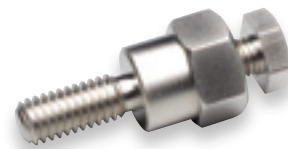

PF2SMBTS SIDE MOUNT BATTERY POST (SHORT)

FEATURE

- Solid Brass with Fusion Nickel Finish

PF2SMBTL SIDE MOUNT BATTERY POST (LONG)

FEATURE

- Solid Brass with Fusion Nickel Finish

ULTRA

LPL44 LOWPASS, LEVEL CONTROL