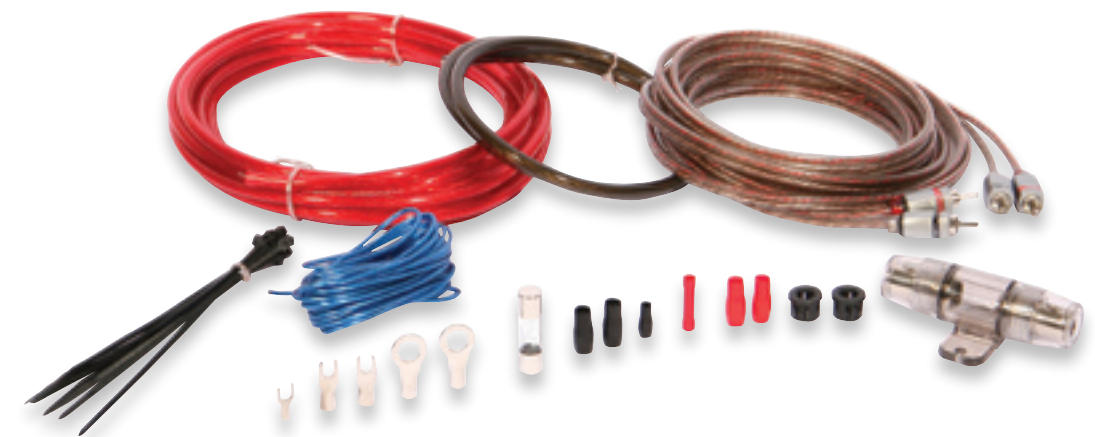

- 17 ft 4-Gauge Power Wire (Ruby)
- 3 ft 4-Gauge Ground Wire (Onyx)
- 17 ft RCA Interconnects
- 17 ft 18-Gauge Remote Wire
- 1 AGU Fuse Holder
- Packet of Installation Hardware

FEATURES

- Oxygen-Free High Conductivity Copper
- Onyx Fuse Holder with Fusion Nickel Finish

ULTRA

PF1K8 8-GAUGE INSTALLATION KIT

INCLUDES

- 17 ft of 8-Gauge Power Wire (Frost Red)
- 3 ft of 8-Gauge Ground Wire (Frost Black)
- 17 ft RCA Interconnects
- 17 ft of 18-Gauge Remote Wire
- 32 ft of 16-Gauge Speaker Wire
- 1 KF Fuse Holder
- Packet of Installation Hardware

FEATURES

- Full Specification High Current Wire
- Power Flex Frosted Wire
- Oxygen-Free High Conductivity Copper
- Tight Twist Pattern for Maximum Current Throughput

ULTRA

PF2K8 8-GAUGE INSTALLATION KIT

INCLUDES

- 17 ft of 8-Gauge Power Wire (Ruby)
- 3 ft of 4-Gauge Ground Wire (Onyx)
- 17 ft RCA Interconnects
- 17 ft of 18-Gauge Remote Wire
- 1 AGU Fuse Holder
- Packet of Installation Hardware

FEATURES

- Oxygen-Free High Conductivity Copper
- Onyx Fuse Holder with Fusion Nickel Finish