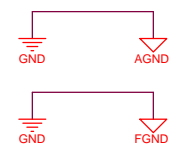

VGH/VGL

0.2版本 VCOM_RST接按键到VCC3.3V
 0.3版本 VCOM_RST接按键到地
 解决按复位键后喇叭PO声问题

- SCL >>> I2C-SCK
- SDA >>> I2C-SDA
- FM-INR >>> FM-INR
- FM-INL >>> FM-INL
- HPL >>> HPL
- HPR >>> HPR
- ACC_DET >>> ACC_DET
- C200S_BACK >>> C200S_BACK

- MCU_MUTE >>> MCU_MUTE
- ILL_IN >>> ILL_IN
- MCU_EN >>> MCU_EN
- AMP_EN >>> AMP_EN
- CVBS_OUT >>> CVBS_OUT
- BT_RIN >>> BT_RIN
- BT_LIN >>> BT_LIN