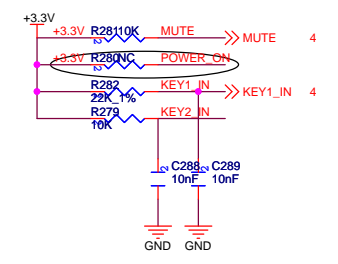

VGH/VGL

0.2版本 VCOM_RST接按键到VCC3.3V
 0.3版本 VCOM_RST接按键到地
 解决按复位键后喇叭PO声问题

- SCL >>> I2C-SCK
- SDA >>> I2C-SDA
- FM-INR >>> FM-INR
- FM-INL >>> FM-INL
- HPL >>> HPL
- HPR >>> HPR
- ACC_DET >>> ACC_DET
- C200S_BACK >>> C200S_BACK

- MCU_MUTE >>> MCU_MUTE
- ILL_IN >>> ILL_IN
- MCU_EN >>> MCU_EN
- AMP_EN >>> AMP_EN
- CVBS_OUT >>> CVBS_OUT
- BT_RIN >>> BT_RIN
- BT_LIN >>> BT_LIN