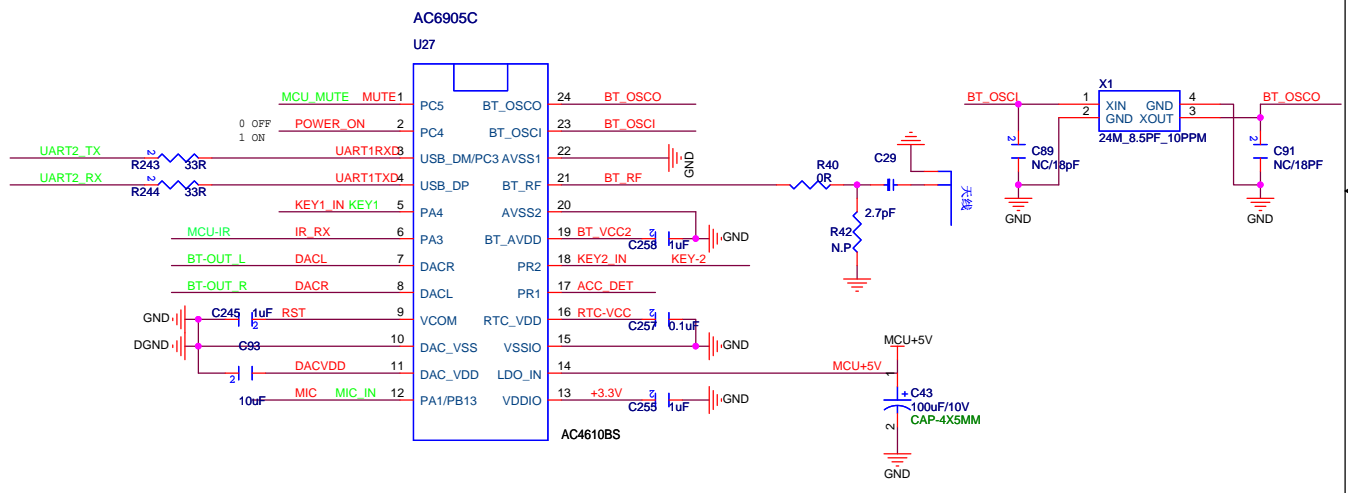

VGH/VGL

0.2版本 VCOM_RST接按键到VCC3.3V
 0.3版本 VCOM_RST接按键到地
 解决按复位键后喇叭PO声问题

- SCL >>> I2C-SCK
- SDA >>> I2C-SDA
- FM-INR >>> FM-INR
- FM-INL >>> FM-INL
- HPL >>> HPL
- HPR >>> HPR
- ACC_DET >>> ACC_DET
- C200S_BACK >>> C200S_BACK

- MCU_MUTE >>> MCU_MUTE
- ILL_IN >>> ILL_IN
- MCU_EN >>> MCU_EN
- AMP_EN >>> AMP_EN
- CVBS_OUT >>> CVBS_OUT
- BT_RIN >>> BT_RIN
- BT_LIN >>> BT_LIN