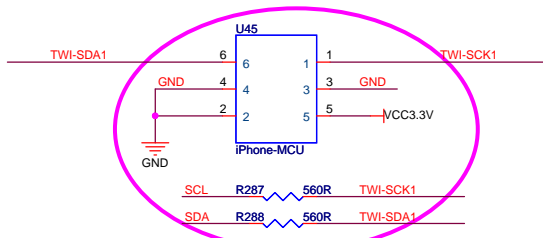

VGH/VGL

0.2版本 VCOM_RST接按键到VCC3.3V
 0.3版本 VCOM_RST接按键到地
 解决按复位键后喇叭PO声问题

- SCL >>> I2C-SCK
- SDA >>> I2C-SDA
- FM-INR >>> FM-INR
- FM-INL >>> FM-INL
- HPL >>> HPL
- HPR >>> HPR
- ACC_DET >>> ACC_DET
- C200S_BACK >>> C200S_BACK

- MCU_MUTE >>> MCU_MUTE
- ILL_IN >>> ILL_IN
- MCU_EN >>> MCU_EN
- AMP_EN >>> AMP_EN
- CVBS_OUT >>> CVBS_OUT
- BT_RIN >>> BT_RIN
- BT_LIN >>> BT_LIN