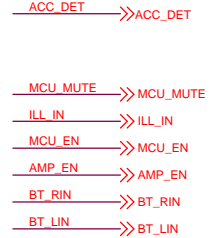

VGH/VGL

0.2版本 VCOM_RST接按键到VCC3.3V
 0.3版本 VCOM_RST接按键到地
 解决按复位键后喇叭PO声问题

- SCL >>> I2C-SCK
- SDA >>> I2C-SDA
- FM-INR >>> FM-INR
- FM-INL >>> FM-INL
- HPL >>> HPL
- HPR >>> HPR
- ACC_DET >>> ACC_DET
- C200S_BACK >>> C200S_BACK

- MCU_MUTE >>> MCU_MUTE
- ILL_IN >>> ILL_IN
- MCU_EN >>> MCU_EN
- AMP_EN >>> AMP_EN
- CVBS_OUT >>> CVBS_OUT
- BT_RIN >>> BT_RIN
- BT_LIN >>> BT_LIN