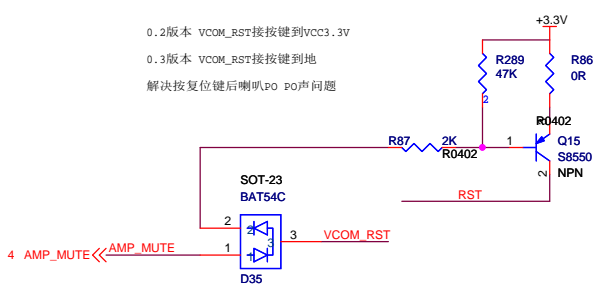

VGH/VGL

0.2版本 VCOM_RST接按键到VCC3.3V
 0.3版本 VCOM_RST接按键到地
 解决按复位键后喇叭PO声问题

- SCL >>> I2C-SCK
- SDA >>> I2C-SDA
- FM-INR >>> FM-INR
- FM-INL >>> FM-INL
- HPL >>> HPL
- HPR >>> HPR
- ACC_DET >>> ACC_DET
- C200S_BACK >>> C200S_BACK

- MCU_MUTE >>> MCU_MUTE
- ILL_IN >>> ILL_IN
- MCU_EN >>> MCU_EN
- AMP_EN >>> AMP_EN
- CVBS_OUT >>> CVBS_OUT
- BT_RIN >>> BT_RIN
- BT_LIN >>> BT_LIN