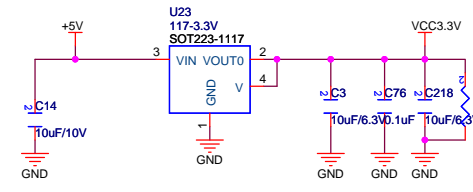

VGH/VGL

0.2版本 VCOM_RST接按键到VCC3.3V
 0.3版本 VCOM_RST接按键到地
 解决按复位键后喇叭PO声问题

- SCL >>> I2C-SCK
- SDA >>> I2C-SDA
- FM-INR >>> FM-INR
- FM-INL >>> FM-INL
- HPL >>> HPL
- HPR >>> HPR
- ACC_DET >>> ACC_DET
- C200S_BACK >>> C200S_BACK

- MCU_MUTE >>> MCU_MUTE
- ILL_IN >>> ILL_IN
- MCU_EN >>> MCU_EN
- AMP_EN >>> AMP_EN
- CVBS_OUT >>> CVBS_OUT
- BT_RIN >>> BT_RIN
- BT_LIN >>> BT_LIN