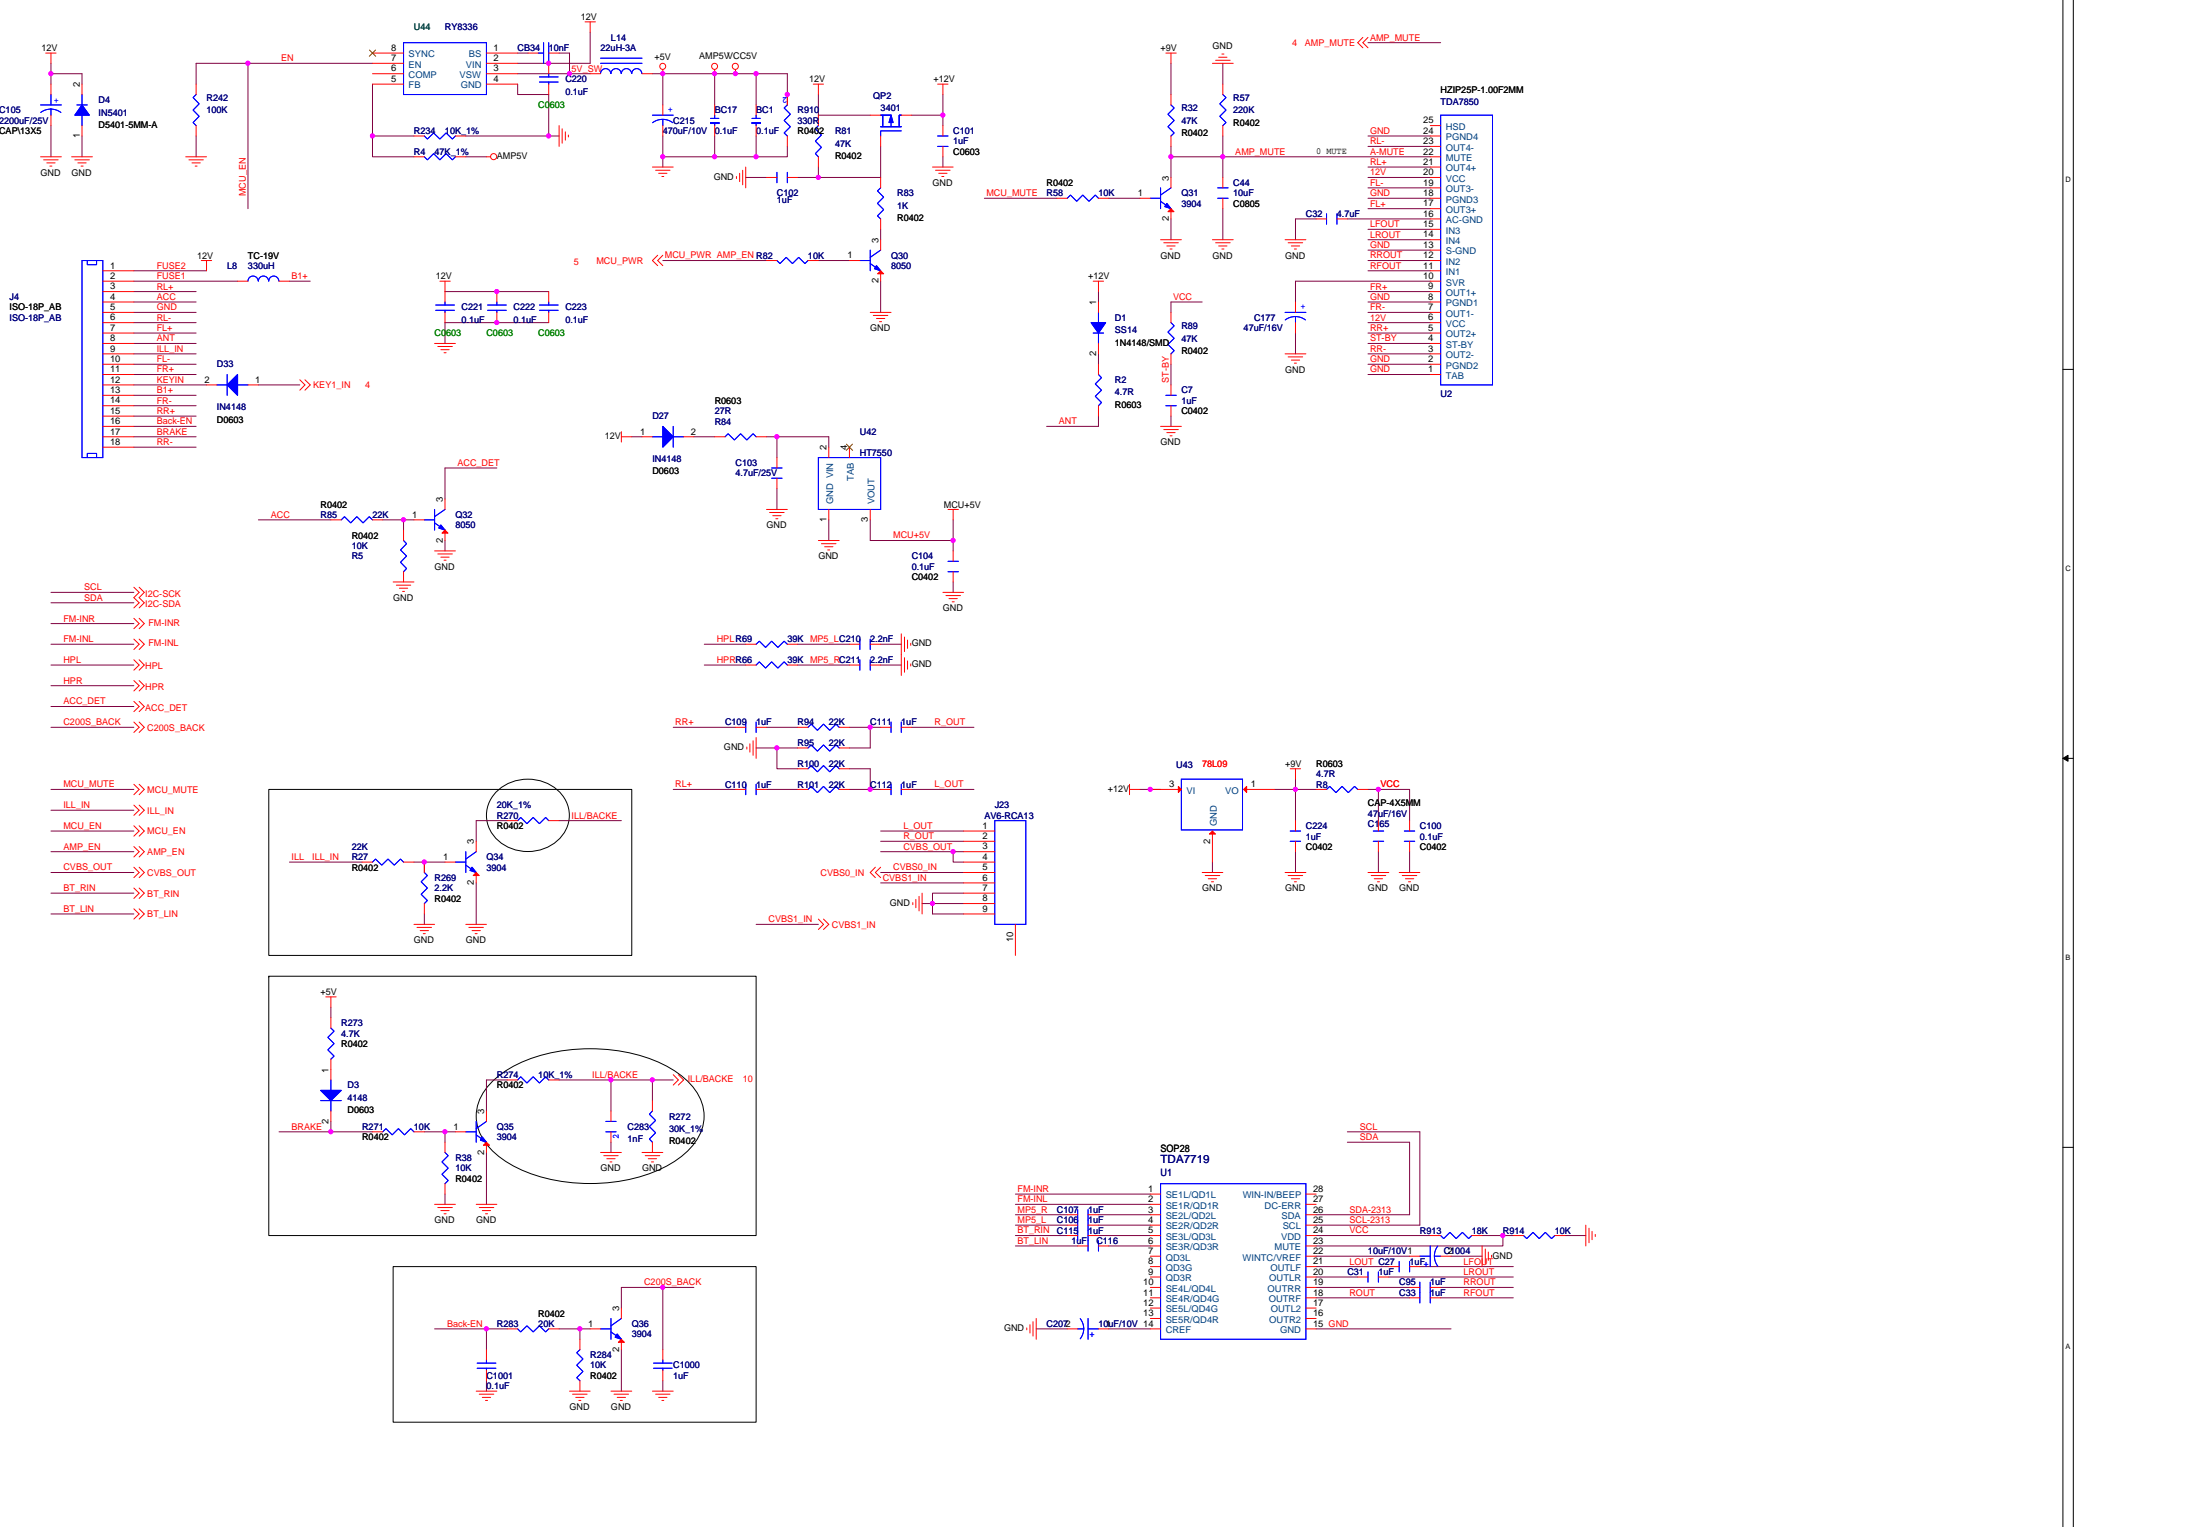

VGH/VGL

0.2版本 VCOM_RST接按键到VCC3.3V
 0.3版本 VCOM_RST接按键到地
 解决按复位键后喇叭PO声问题

- SCL >>> I2C-SCK
- SDA >>> I2C-SDA
- FM-INR >>> FM-INR
- FM-INL >>> FM-INL
- HPL >>> HPL
- HPR >>> HPR
- ACC_DET >>> ACC_DET
- C200S_BACK >>> C200S_BACK

- MCU_MUTE >>> MCU_MUTE
- ILL_IN >>> ILL_IN
- MCU_EN >>> MCU_EN
- AMP_EN >>> AMP_EN
- CVBS_OUT >>> CVBS_OUT
- BT_RIN >>> BT_RIN
- BT_LIN >>> BT_LIN