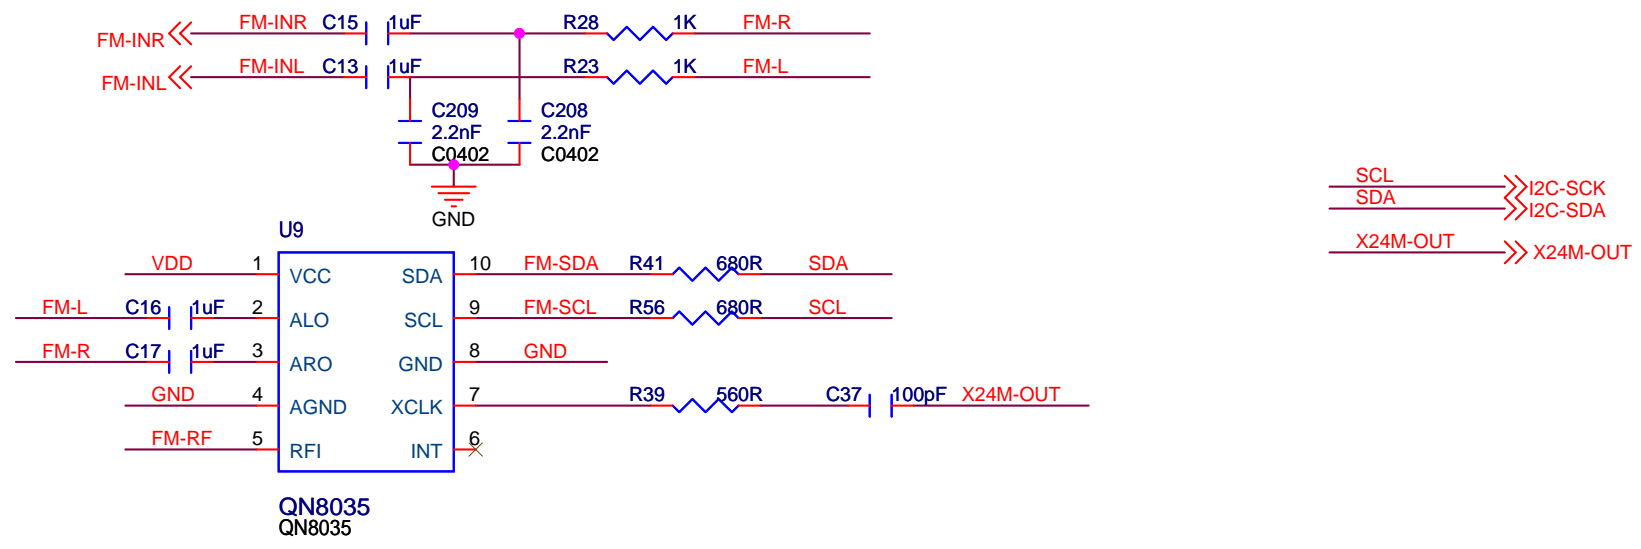

VGH/VGL

0.2版本 VCOM_RST接按键到VCC3.3V
 0.3版本 VCOM_RST接按键到地
 解决按复位键后喇叭PO声问题

- SCL >>> I2C-SCK
- SDA >>> I2C-SDA
- FM-INR >>> FM-INR
- FM-INL >>> FM-INL
- HPL >>> HPL
- HPR >>> HPR
- ACC_DET >>> ACC_DET
- C200S_BACK >>> C200S_BACK

- MCU_MUTE >>> MCU_MUTE
- ILL_IN >>> ILL_IN
- MCU_EN >>> MCU_EN
- AMP_EN >>> AMP_EN
- CVBS_OUT >>> CVBS_OUT
- BT_RIN >>> BT_RIN
- BT_LIN >>> BT_LIN