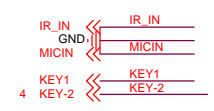

VGH/VGL

0.2版本 VCOM_RST接按键到VCC3.3V
 0.3版本 VCOM_RST接按键到地
 解决按复位键后喇叭PO声问题

- SCL >>> I2C-SCK
- SDA >>> I2C-SDA
- FM-INR >>> FM-INR
- FM-INL >>> FM-INL
- HPL >>> HPL
- HPR >>> HPR
- ACC_DET >>> ACC_DET
- C200S_BACK >>> C200S_BACK

- MCU_MUTE >>> MCU_MUTE
- ILL_IN >>> ILL_IN
- MCU_EN >>> MCU_EN
- AMP_EN >>> AMP_EN
- CVBS_OUT >>> CVBS_OUT
- BT_RIN >>> BT_RIN
- BT_LIN >>> BT_LIN