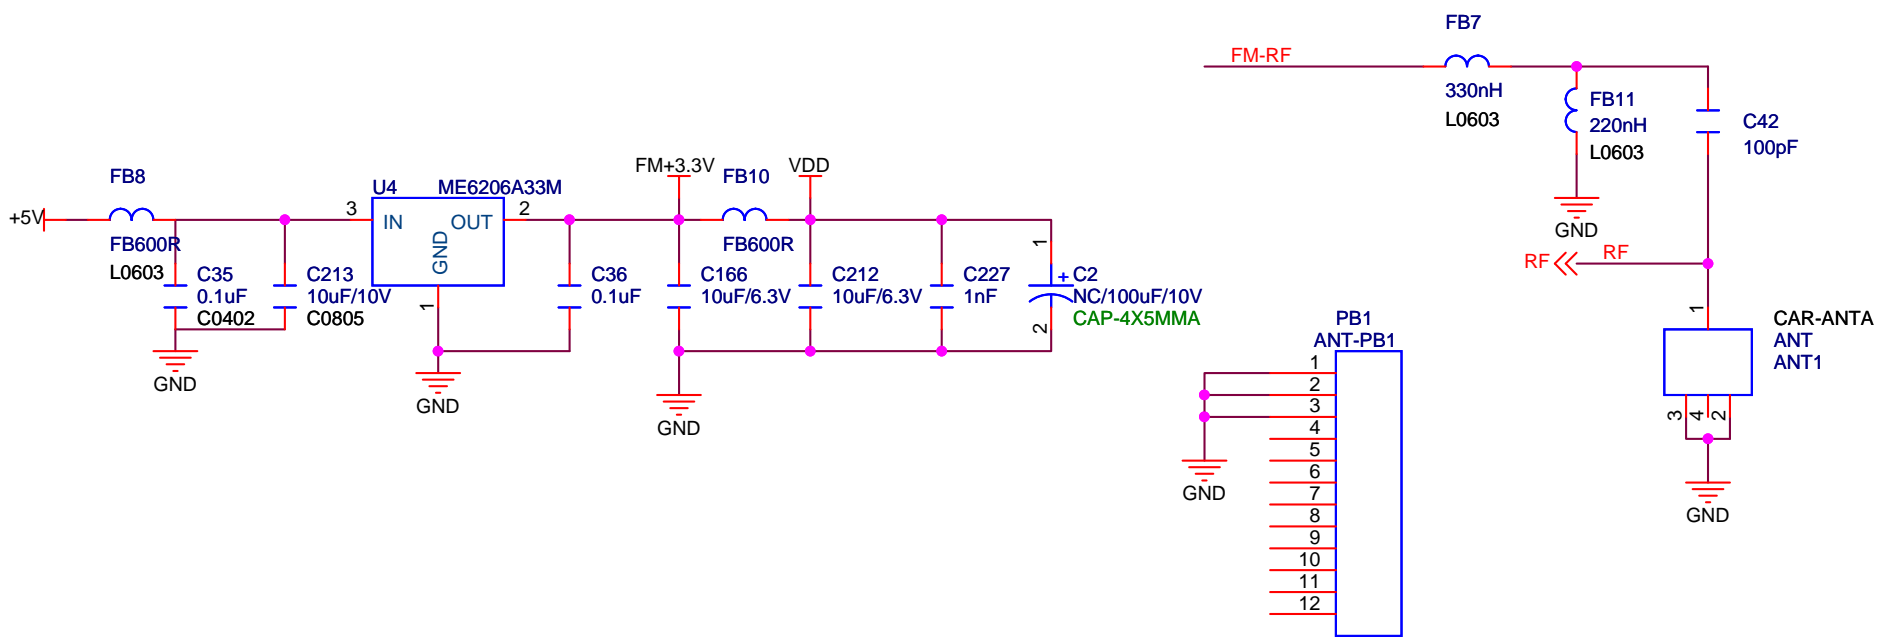

VGH/VGL

0.2版本 VCOM_RST接按键到VCC3.3V
 0.3版本 VCOM_RST接按键到地
 解决按复位键后喇叭PO声问题

- SCL >>> I2C-SCK
- SDA >>> I2C-SDA
- FM-INR >>> FM-INR
- FM-INL >>> FM-INL
- HPL >>> HPL
- HPR >>> HPR
- ACC_DET >>> ACC_DET
- C200S_BACK >>> C200S_BACK

- MCU_MUTE >>> MCU_MUTE
- ILL_IN >>> ILL_IN
- MCU_EN >>> MCU_EN
- AMP_EN >>> AMP_EN
- CVBS_OUT >>> CVBS_OUT
- BT_RIN >>> BT_RIN
- BT_LIN >>> BT_LIN