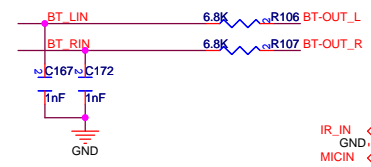

VGH/VGL

0.2版本 VCOM_RST接按键到VCC3.3V
 0.3版本 VCOM_RST接按键到地
 解决按复位键后喇叭PO声问题

- SCL >>> I2C-SCK
- SDA >>> I2C-SDA
- FM-INR >>> FM-INR
- FM-INL >>> FM-INL
- HPL >>> HPL
- HPR >>> HPR
- ACC_DET >>> ACC_DET
- C200S_BACK >>> C200S_BACK

- MCU_MUTE >>> MCU_MUTE
- ILL_IN >>> ILL_IN
- MCU_EN >>> MCU_EN
- AMP_EN >>> AMP_EN
- CVBS_OUT >>> CVBS_OUT
- BT_RIN >>> BT_RIN
- BT_LIN >>> BT_LIN