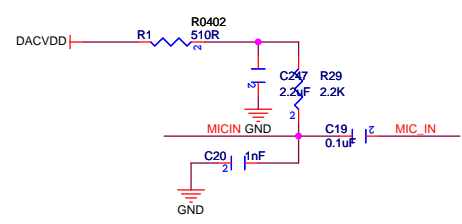

VGH/VGL

0.2版本 VCOM_RST接按键到VCC3.3V
 0.3版本 VCOM_RST接按键到地
 解决按复位键后喇叭PO声问题

- SCL >>> I2C-SCK
- SDA >>> I2C-SDA
- FM-INR >>> FM-INR
- FM-INL >>> FM-INL
- HPL >>> HPL
- HPR >>> HPR
- ACC_DET >>> ACC_DET
- C200S_BACK >>> C200S_BACK

- MCU_MUTE >>> MCU_MUTE
- ILL_IN >>> ILL_IN
- MCU_EN >>> MCU_EN
- AMP_EN >>> AMP_EN
- CVBS_OUT >>> CVBS_OUT
- BT_RIN >>> BT_RIN
- BT_LIN >>> BT_LIN