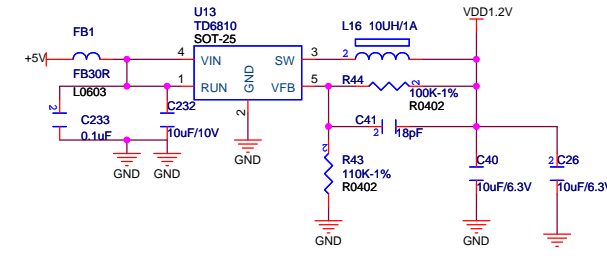

VGH/VGL

0.2版本 VCOM_RST接按键到VCC3.3V
 0.3版本 VCOM_RST接按键到地
 解决按复位键后喇叭PO声问题

- SCL >>> I2C-SCK
- SDA >>> I2C-SDA
- FM-INR >>> FM-INR
- FM-INL >>> FM-INL
- HPL >>> HPL
- HPR >>> HPR
- ACC_DET >>> ACC_DET
- C200S_BACK >>> C200S_BACK

- MCU_MUTE >>> MCU_MUTE
- ILL_IN >>> ILL_IN
- MCU_EN >>> MCU_EN
- AMP_EN >>> AMP_EN
- CVBS_OUT >>> CVBS_OUT
- BT_RIN >>> BT_RIN
- BT_LIN >>> BT_LIN