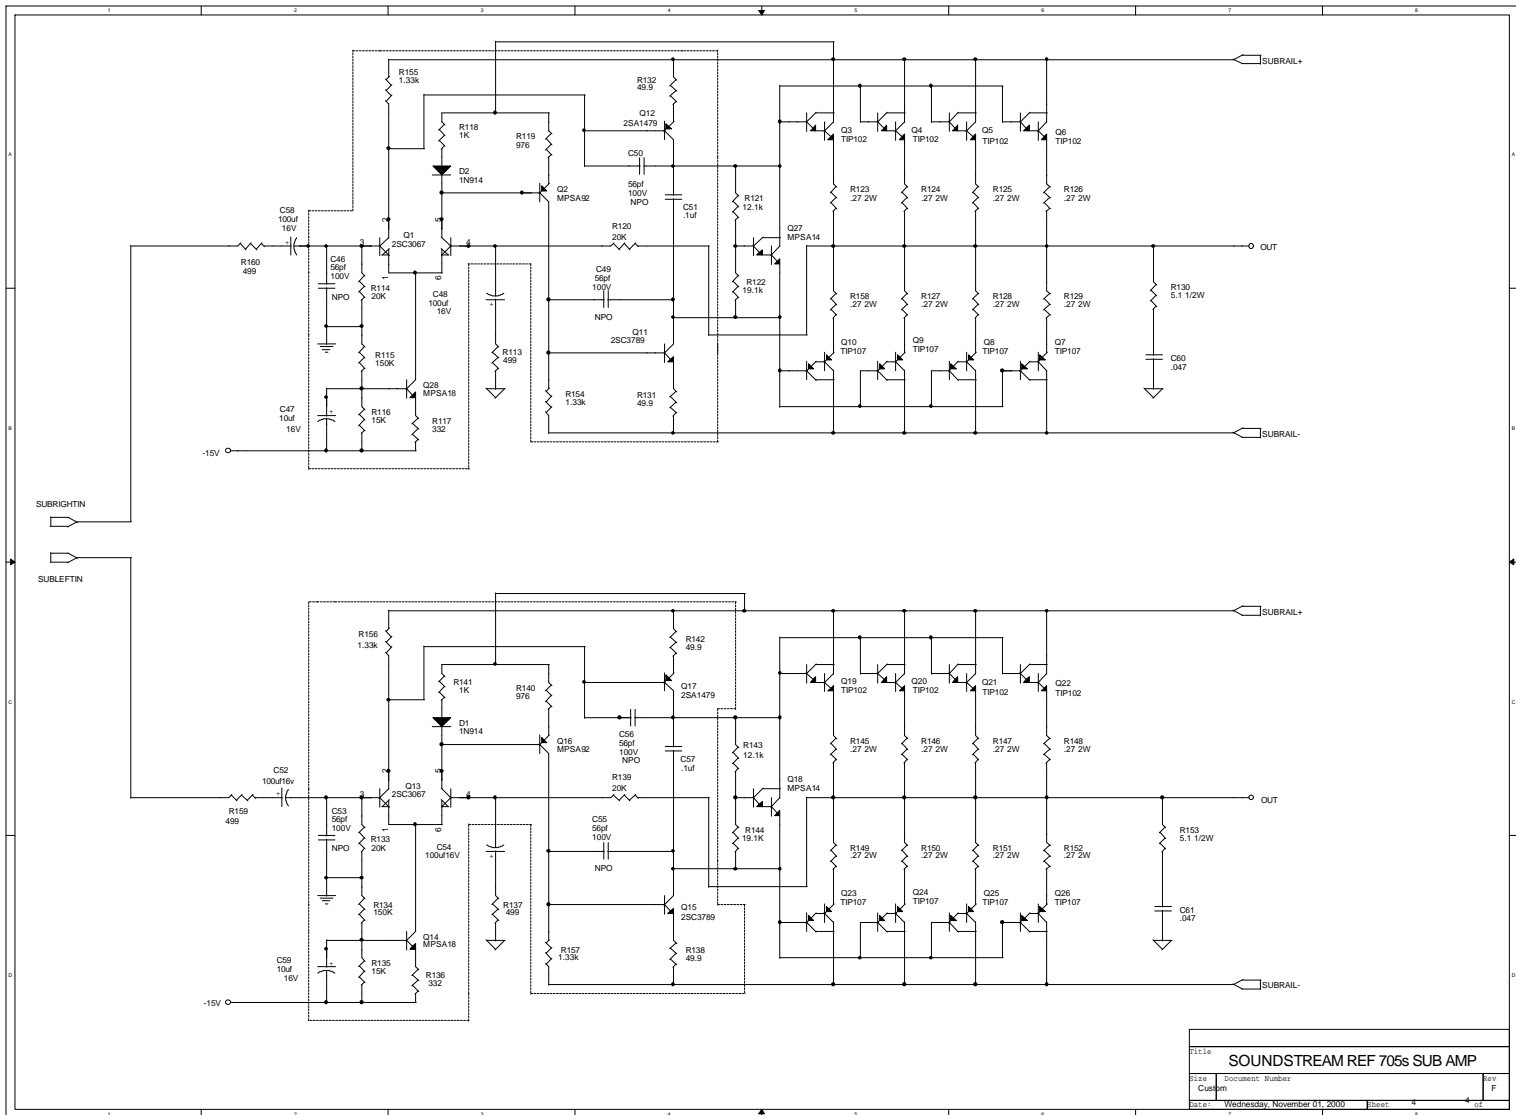

1114
SOUNDSTREAM REF 705s AMPS
 12/15/85
 12/15/85

SOUNDSTREAM REF 705s FRNT
 E1114
 REV C
 11/11/2000

Title				SOUNDSTREAM REF 705s SUB AMP			
Size				Document number			
Custom				Rev F			
Date				Wednesday, November 01, 2000			
Sheet				4 of 4			