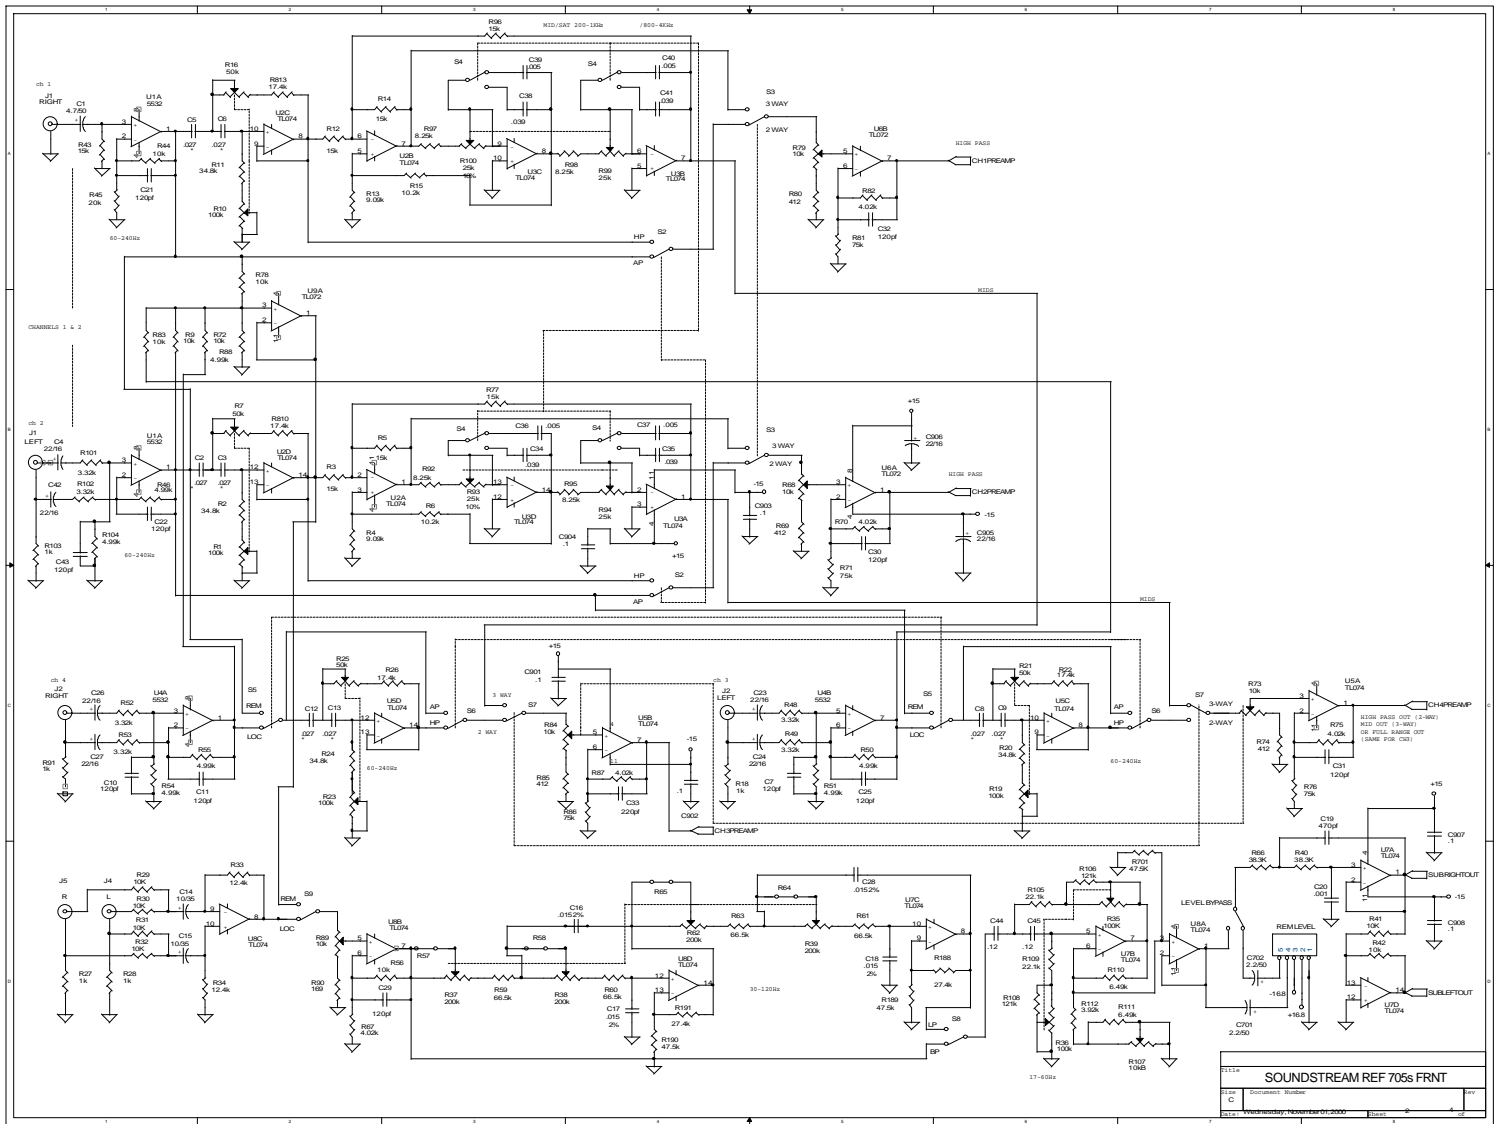

1114
SOUNDSTREAM REF 705s AMPS
 12/15/85
 12/15/85

SOUNDSTREAM REF 705s FRNT
 E1114
 REV C
 11/11/2000

Title				SOUNDSTREAM REF 705s SUB AMP			
Size				Document number			
Custom				Rev F			
Date				Wednesday, November 01, 2000			
Sheet				4 of 4			