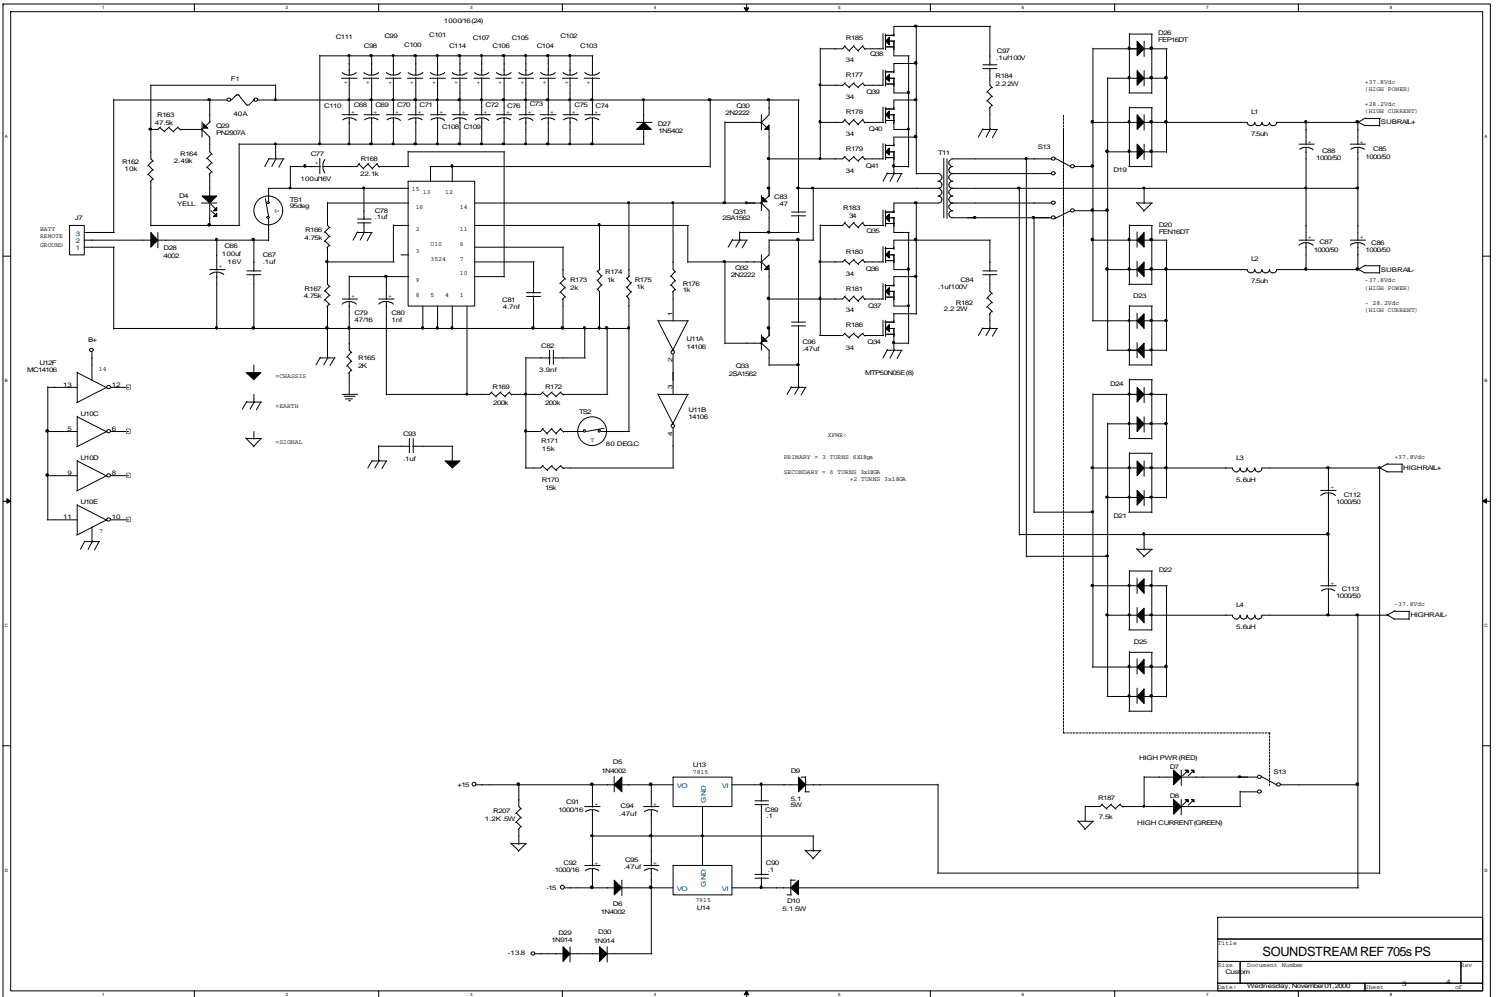

1114
SOUNDSTREAM REF 705s AMPS
 12/15/85
 12/15/85

SOUNDSTREAM REF 705s FRNT
 E1114
 REV C
 11/11/2000

Title				SOUNDSTREAM REF 705s SUB AMP			
Size				Document number			
Custom				Rev F			
Date				Wednesday, November 01, 2000			
Sheet				4 of 4			